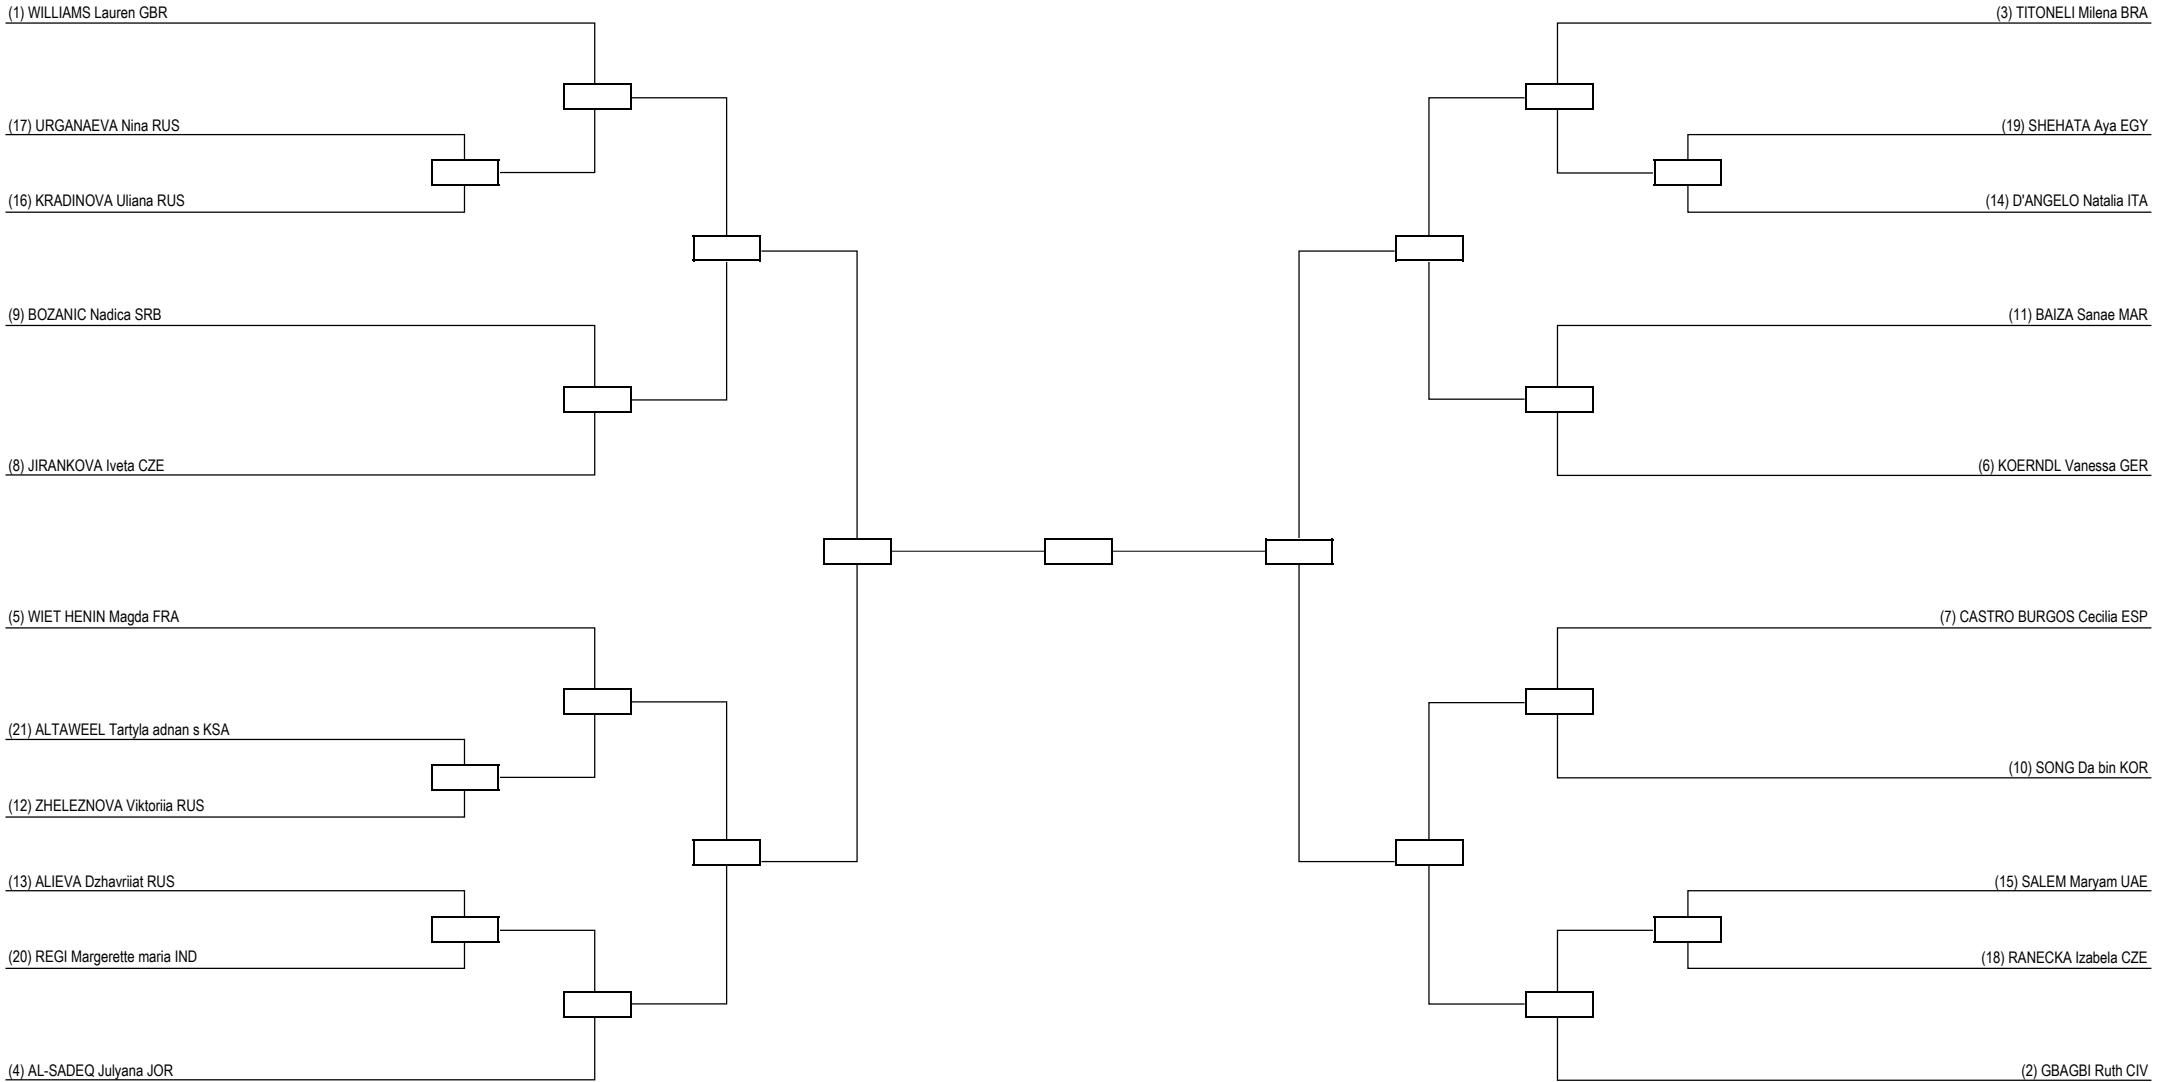

Round of 32   Round of 16   Quarterfinals   Semifinals   Final   Semifinals   Quarterfinals   Round of 16   Round of 32

LEGEND	RSC: Win by Referee Stop Contest	PTG: Win by Point Gap	SUP: Win by Superiority	DSQ: Win by Disqualification	DQB: Win by Disqualification for unsportsmanlike behavior	DWR: Double Withdrawal	R: Round
(x) Seed	PTF: Win by Final Score	GDP: Win by Golden Points	WDR: Win by Withdrawal	PUN: Win by Punitive Declaration	DDB: Double Disqualification for unsportsmanlike behavior	DDQ: Double Disqualification