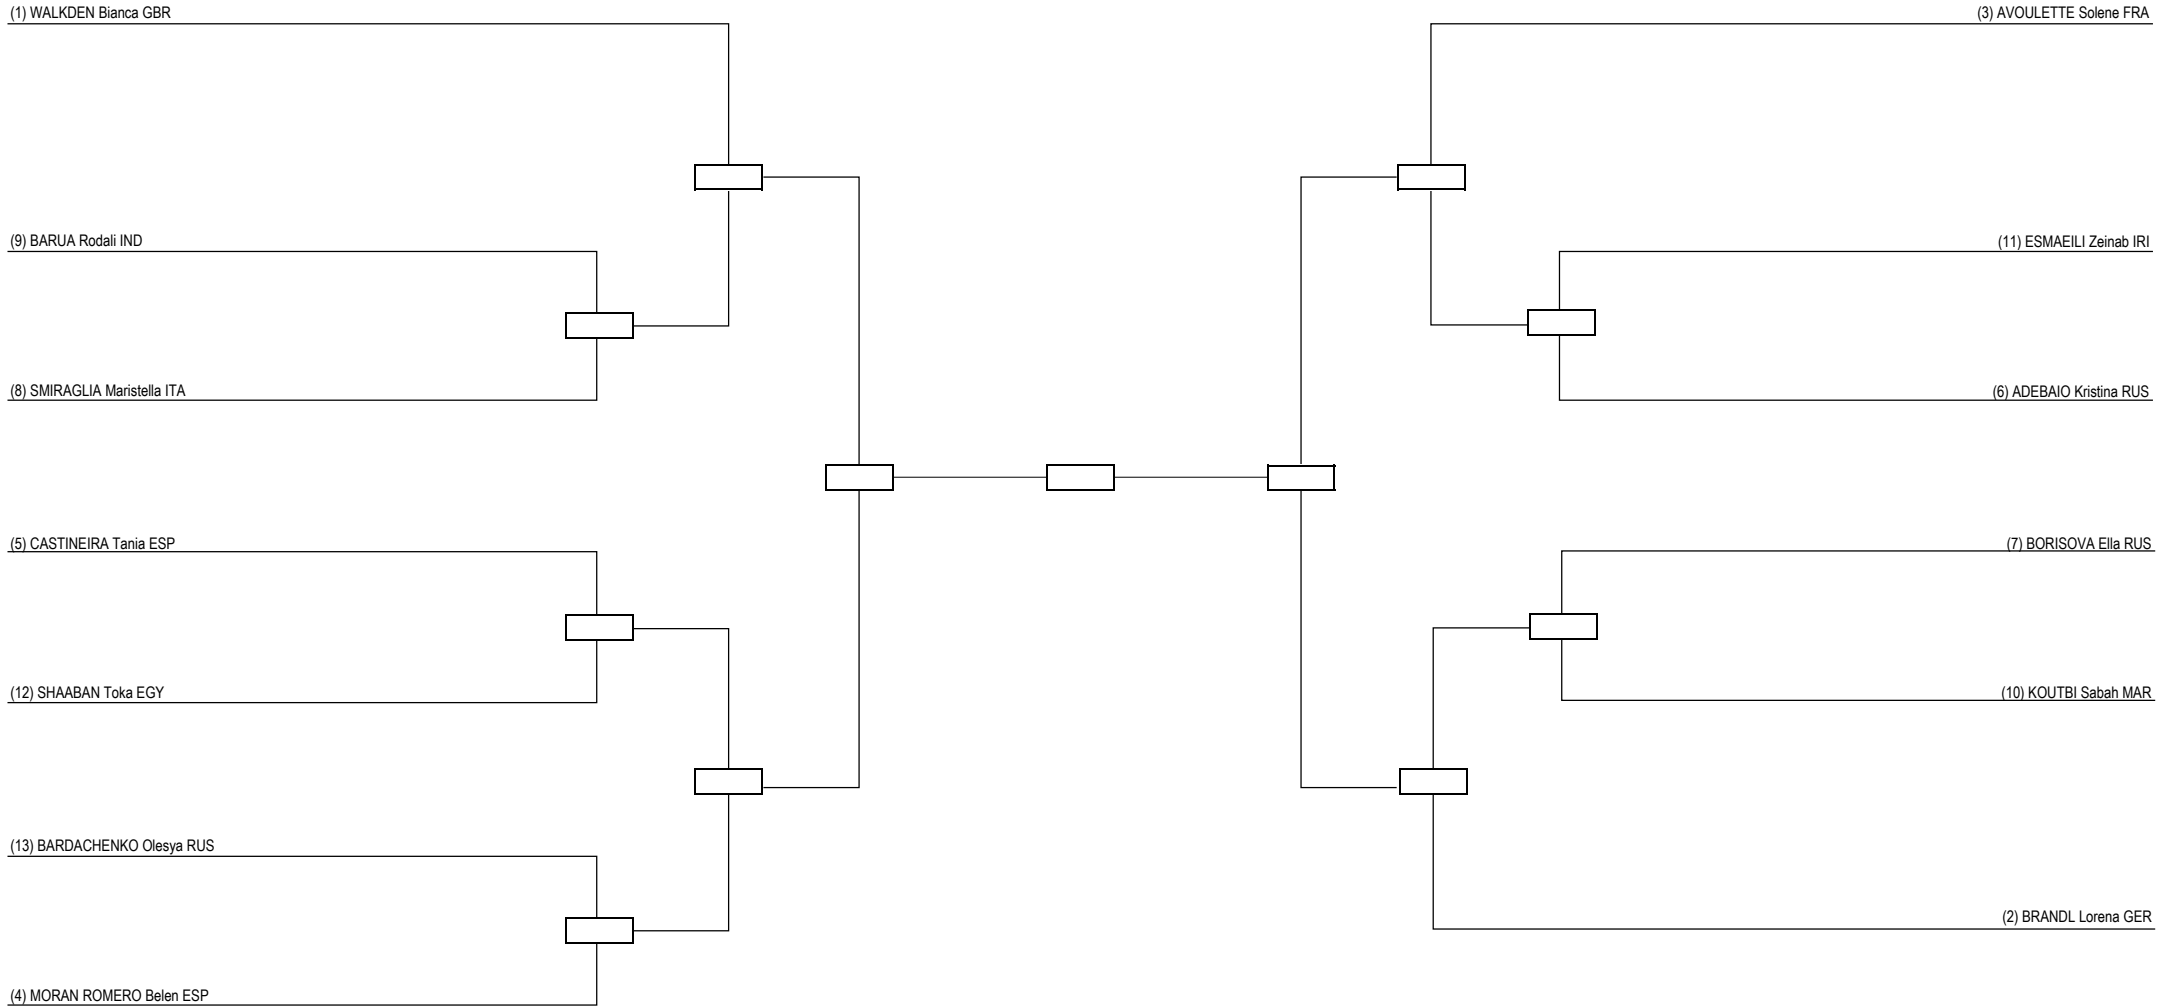

Round of 16   Quarterfinals   Semifinals   Final   Semifinals   Quarterfinals   Round of 16

LEGEND	RSC: Win by Referee Stop Contest	PTG: Win by Point Gap	SUP: Win by Superiority	DSQ: Win by Disqualification	DQB: Win by Disqualification for unsportsmanlike behavior	DWR: Double Withdrawal	R: Round
(x) Seed	PTF: Win by Final Score	GDP: Win by Golden Points	WDR: Win by Withdrawal	PUN: Win by Punitive Declaration	DDB: Double Disqualification for unsportsmanlike behavior	DDQ: Double Disqualification