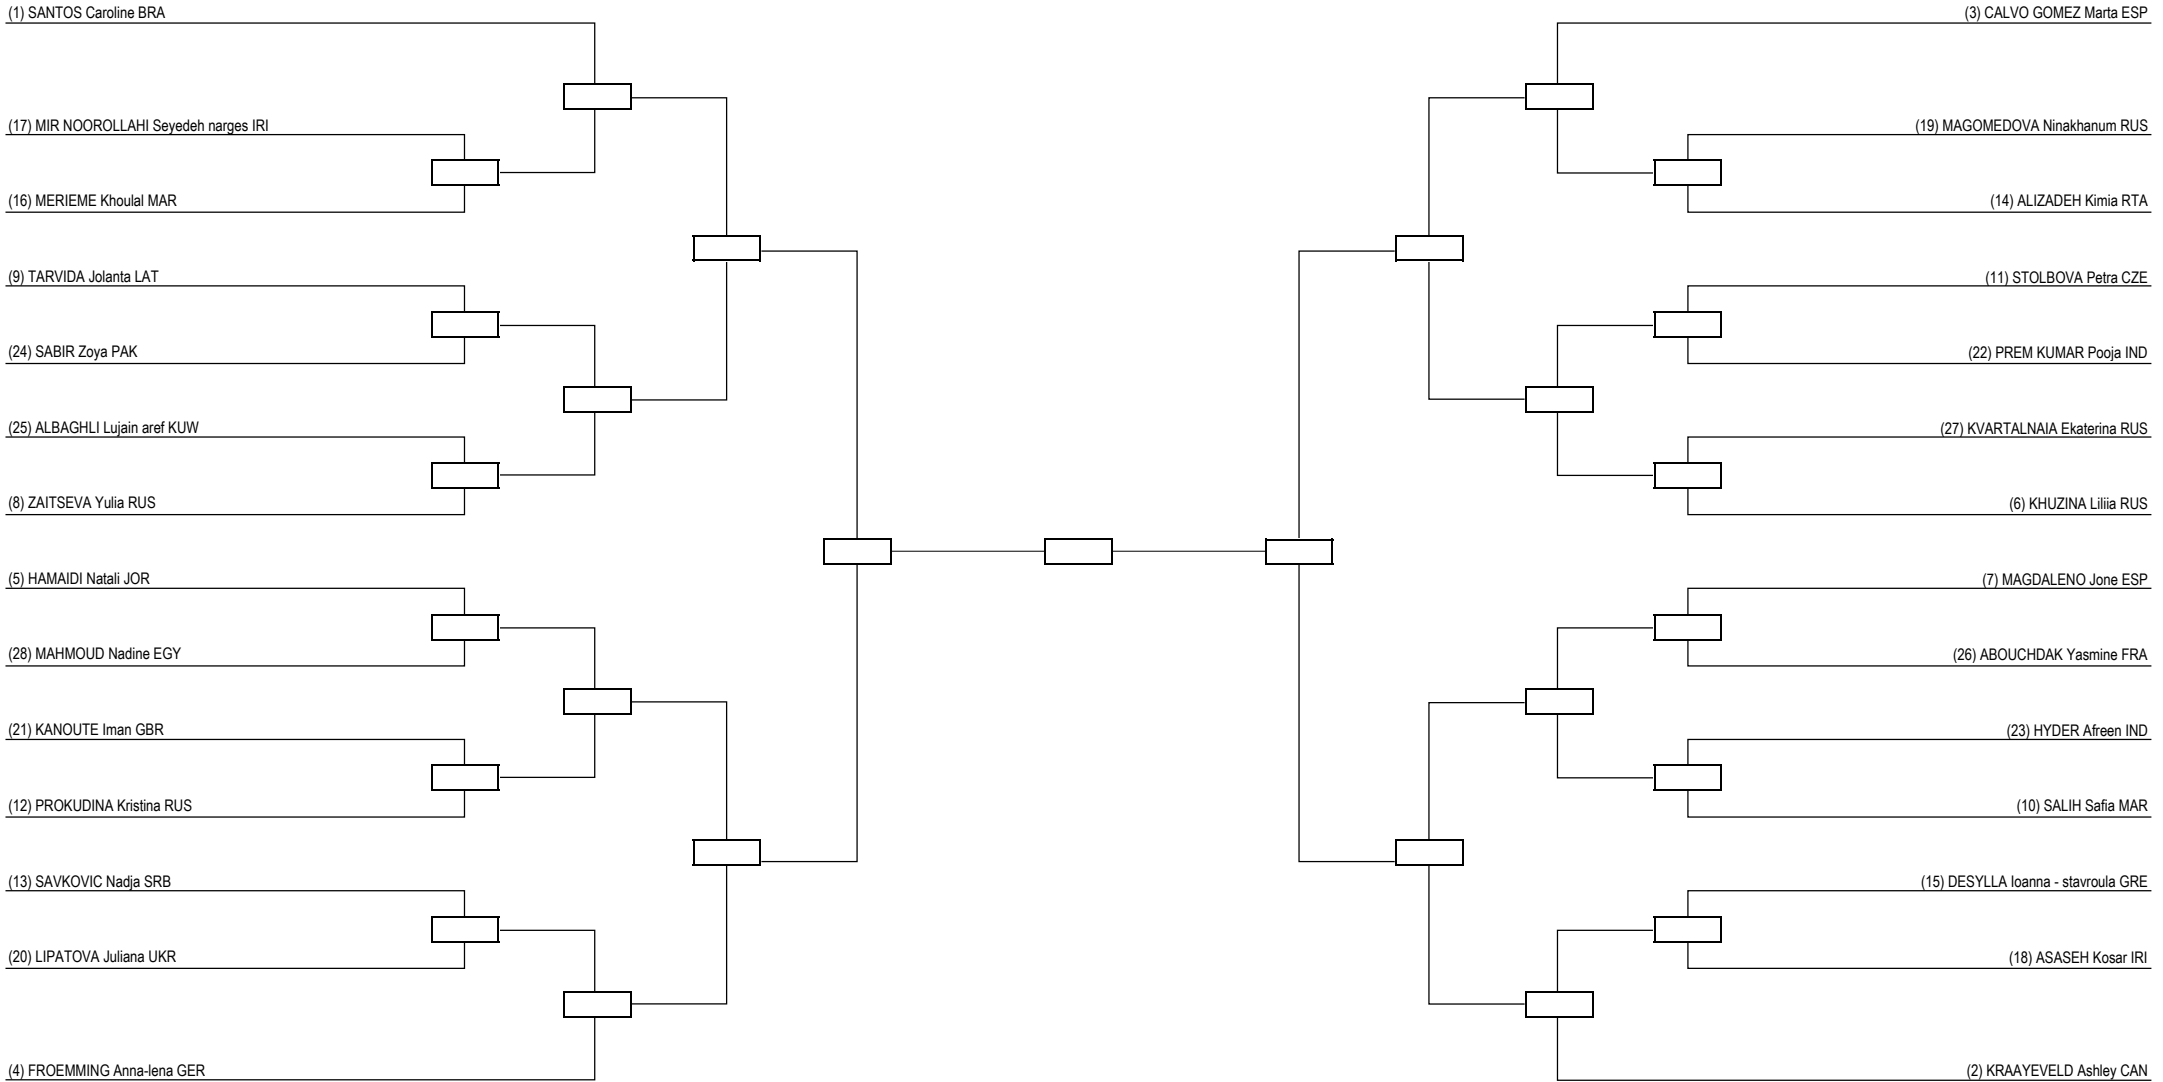

Round of 32	Round of 16	Quarterfinals	Semifinals	Final	Semifinals	Quarterfinals	Round of 16	Round of 32
-------------	-------------	---------------	------------	-------	------------	---------------	-------------	-------------

<b>LEGEND</b>	RSC: Win by Referee Stop Contest	PTG: Win by Point Gap	SUP: Win by Superiority	DSQ: Win by Disqualification	DQB: Win by Disqualification for unsportsmanlike behavior	DWR: Double Withdrawal	R: Round
<b>(x) Seed</b>	PTF: Win by Final Score	GDP: Win by Golden Points	WDR: Win by Withdrawal	PUN: Win by Punitive Declaration	DDB: Double Disqualification for unsportsmanlike behavior	DDQ: Double Disqualification	

Round of 32    Round of 16    Quarterfinals    Semifinals    Final    Semifinals    Quarterfinals    Round of 16    Round of 32

<b>LEGEND</b>	RSC: Win by Referee Stop Contest	PTG: Win by Point Gap	SUP: Win by Superiority	DSQ: Win by Disqualification	DQB: Win by Disqualification for unsportsmanlike behavior	DWR: Double Withdrawal	R: Round
(x) <b>Seed</b>	PTF: Win by Final Score	GDP: Win by Golden Points	WDR: Win by Withdrawal	PUN: Win by Punitive Declaration	DDB: Double Disqualification for unsportsmanlike behavior	DDQ: Double Disqualification	