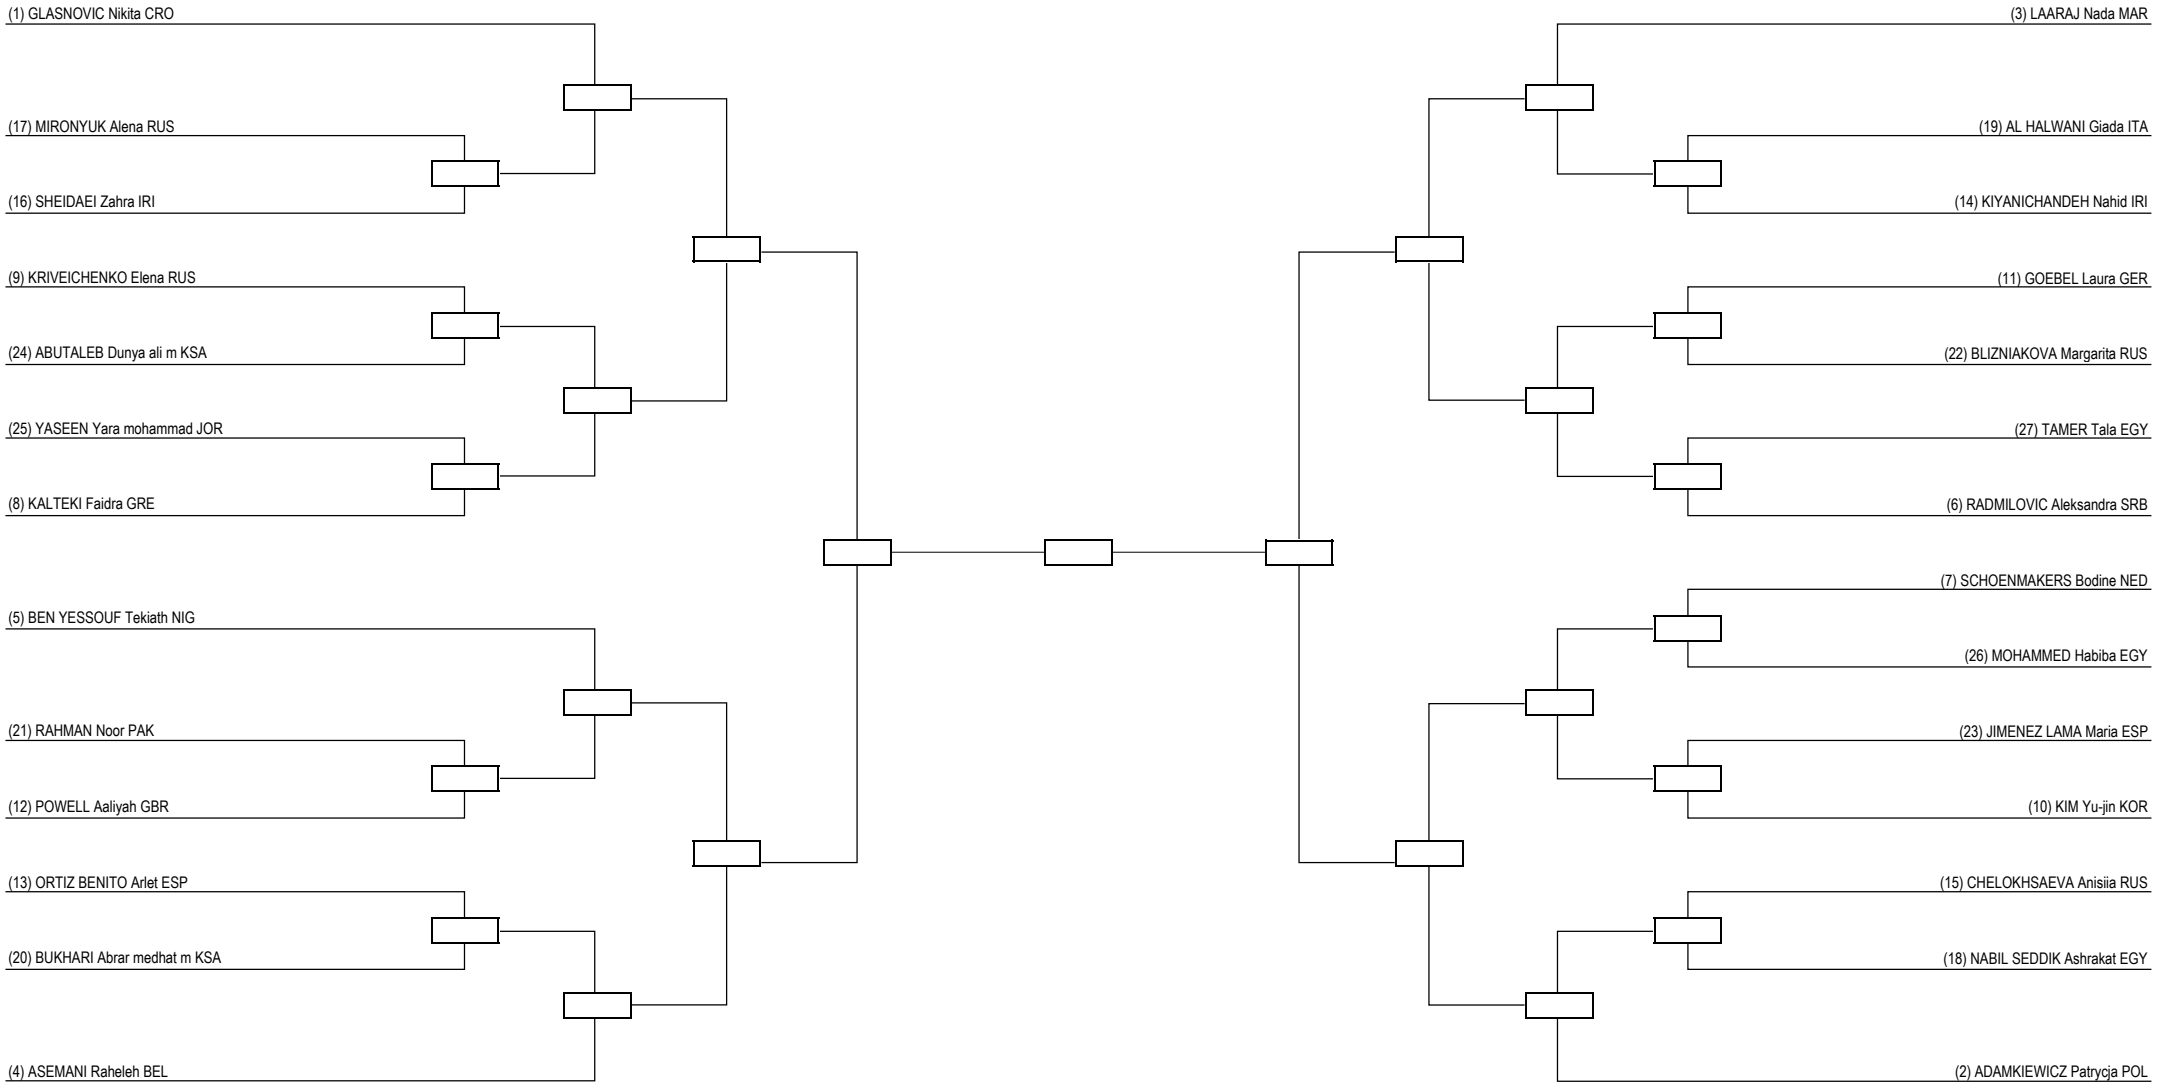

Round of 32    Round of 16    Quarterfinals    Semifinals    Final    Semifinals    Quarterfinals    Round of 16    Round of 32

<b>LEGEND</b>	RSC: Win by Referee Stop Contest	PTG: Win by Point Gap	SUP: Win by Superiority	DSQ: Win by Disqualification	DQB: Win by Disqualification for unsportsmanlike behavior	DWR: Double Withdrawal	R: Round
(x) <b>Seed</b>	PTF: Win by Final Score	GDP: Win by Golden Points	WDR: Win by Withdrawal	PUN: Win by Punitive Declaration	DDB: Double Disqualification for unsportsmanlike behavior	DDQ: Double Disqualification	

Round of 16    Quarterfinals    Semifinals    Final    Semifinals    Quarterfinals    Round of 16

<b>LEGEND</b>	RSC: Win by Referee Stop Contest	PTG: Win by Point Gap	SUP: Win by Superiority	DSQ: Win by Disqualification	DQB: Win by Disqualification for unsportsmanlike behavior	DWR: Double Withdrawal	R: Round
(x) <b>Seed</b>	PTF: Win by Final Score	GDP: Win by Golden Points	WDR: Win by Withdrawal	PUN: Win by Punitive Declaration	DDB: Double Disqualification for unsportsmanlike behavior	DDQ: Double Disqualification	

Round of 32	Round of 16	Quarterfinals	Semifinals	Final	Semifinals	Quarterfinals	Round of 16	Round of 32
-------------	-------------	---------------	------------	-------	------------	---------------	-------------	-------------