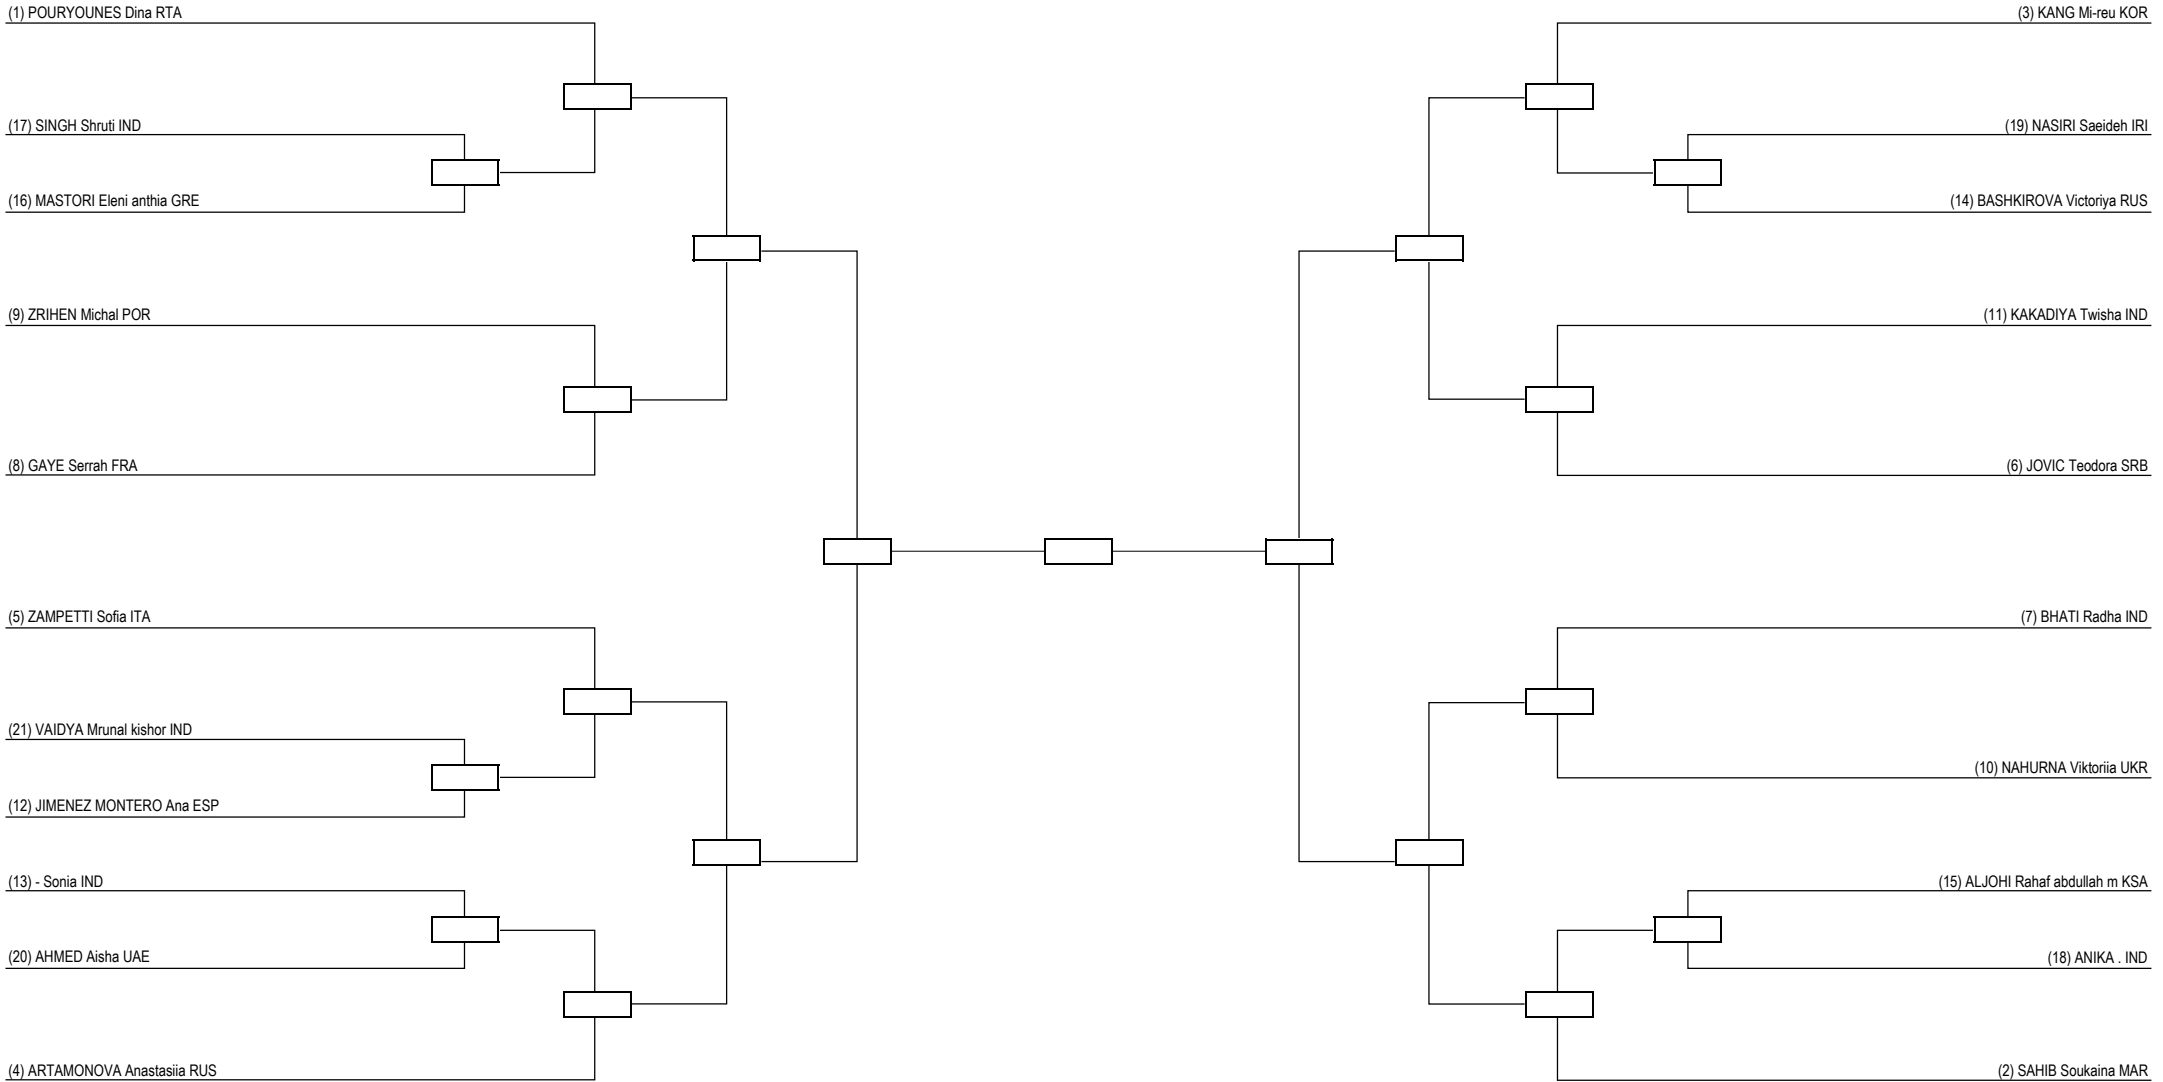

Round of 32	Round of 16	Quarterfinals	Semifinals	Final	Semifinals	Quarterfinals	Round of 16	Round of 32
-------------	-------------	---------------	------------	-------	------------	---------------	-------------	-------------

<b>LEGEND</b>	RSC: Win by Referee Stop Contest	PTG: Win by Point Gap	SUP: Win by Superiority	DSQ: Win by Disqualification	DQB: Win by Disqualification for unsportsmanlike behavior	DWR: Double Withdrawal	R: Round
<b>(x) Seed</b>	PTF: Win by Final Score	GDP: Win by Golden Points	WDR: Win by Withdrawal	PUN: Win by Punitive Declaration	DDB: Double Disqualification for unsportsmanlike behavior	DDQ: Double Disqualification	

Round of 32    Round of 16    Quarterfinals    Semifinals    Final    Semifinals    Quarterfinals    Round of 16    Round of 32

<b>LEGEND</b>	RSC: Win by Referee Stop Contest	PTG: Win by Point Gap	SUP: Win by Superiority	DSQ: Win by Disqualification	DQB: Win by Disqualification for unsportsmanlike behavior	DWR: Double Withdrawal	R: Round
(x) <b>Seed</b>	PTF: Win by Final Score	GDP: Win by Golden Points	WDR: Win by Withdrawal	PUN: Win by Punitive Declaration	DDB: Double Disqualification for unsportsmanlike behavior	DDQ: Double Disqualification	