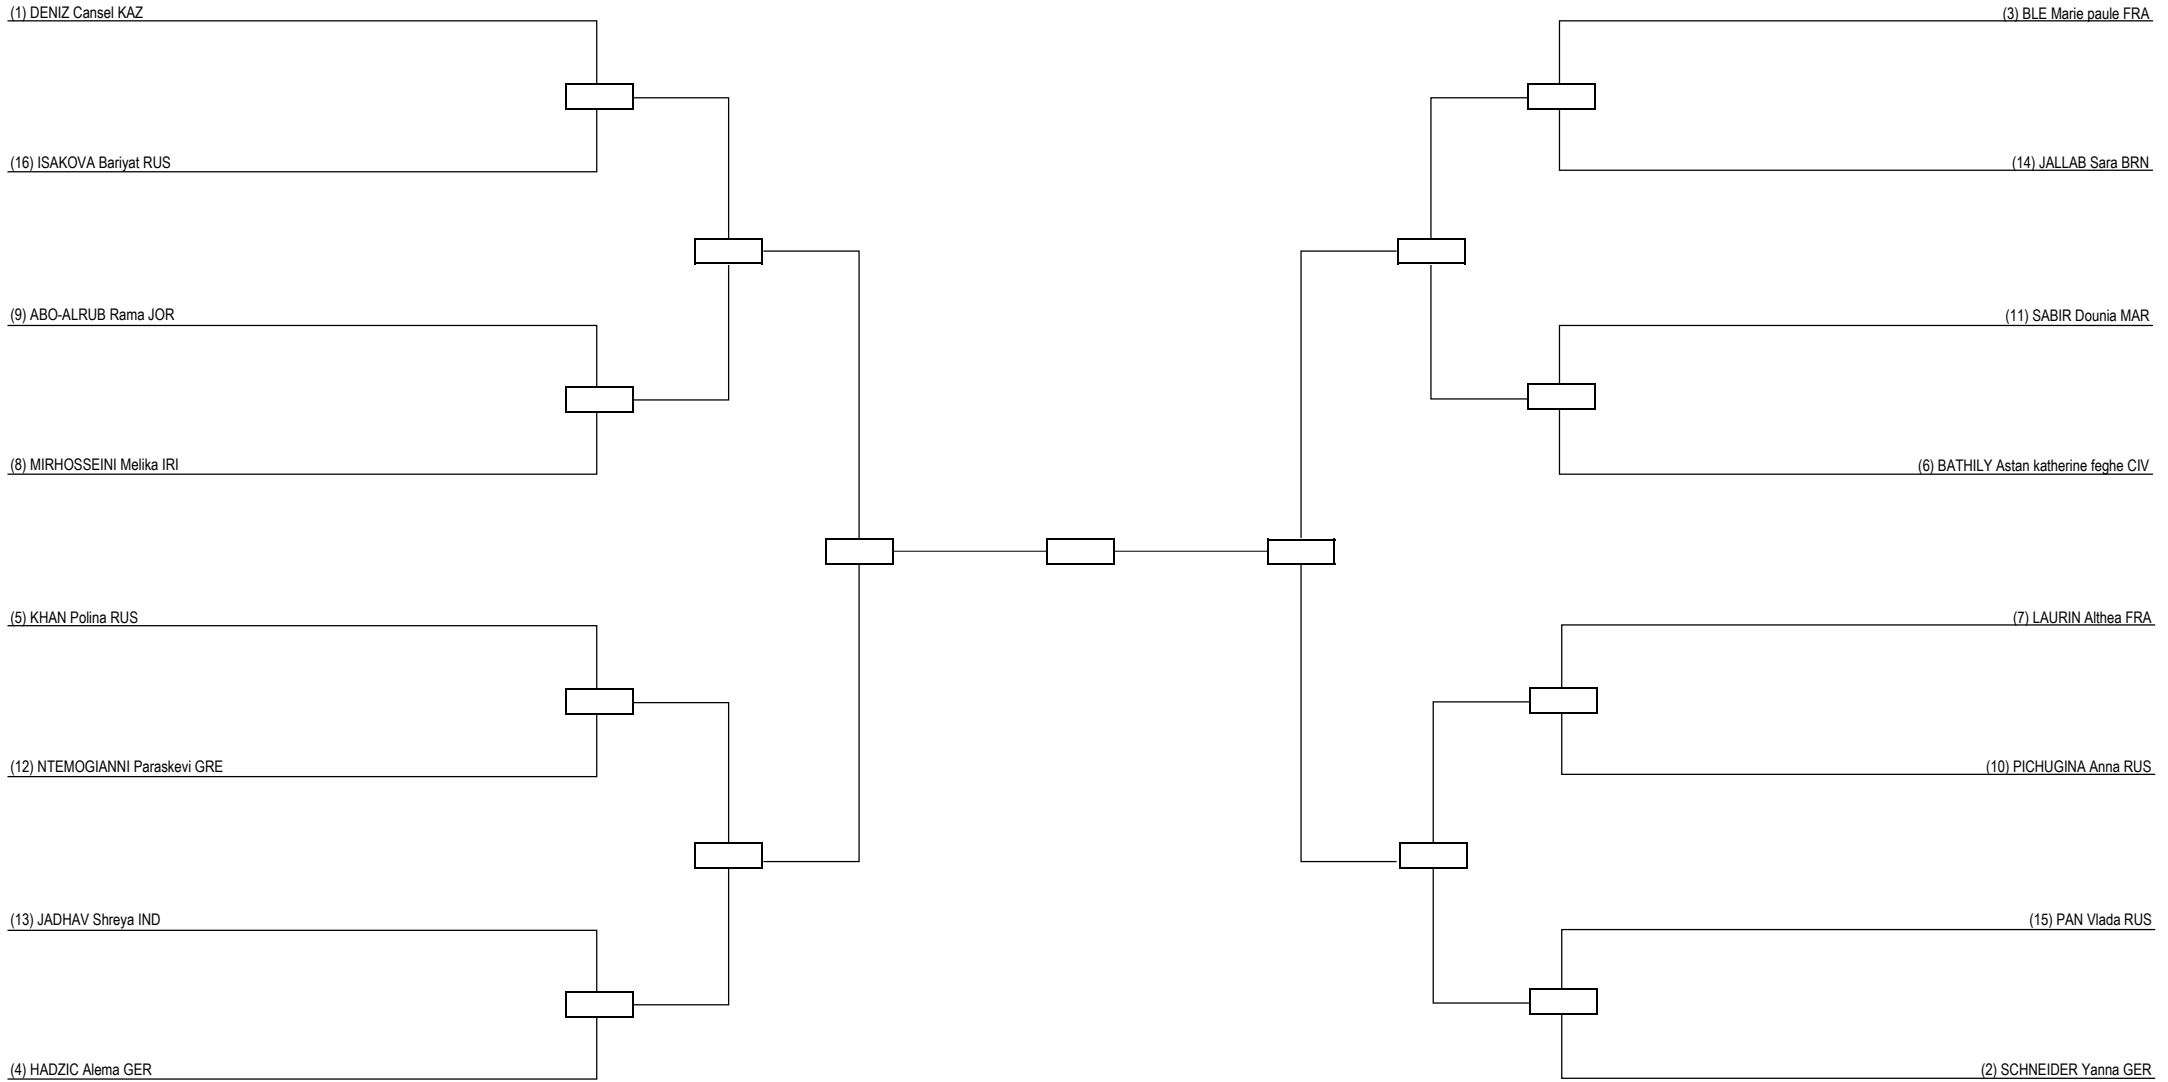

Round of 16   Quarterfinals   Semifinals   Final   Semifinals   Quarterfinals   Round of 16

LEGEND	RSC: Win by Referee Stop Contest	PTG: Win by Point Gap	SUP: Win by Superiority	DSQ: Win by Disqualification	DQB: Win by Disqualification for unsportsmanlike behavior	DWR: Double Withdrawal	R: Round
(x) Seed	PTF: Win by Final Score	GDP: Win by Golden Points	WDR: Win by Withdrawal	PUN: Win by Punitive Declaration	DDB: Double Disqualification for unsportsmanlike behavior	DDQ: Double Disqualification