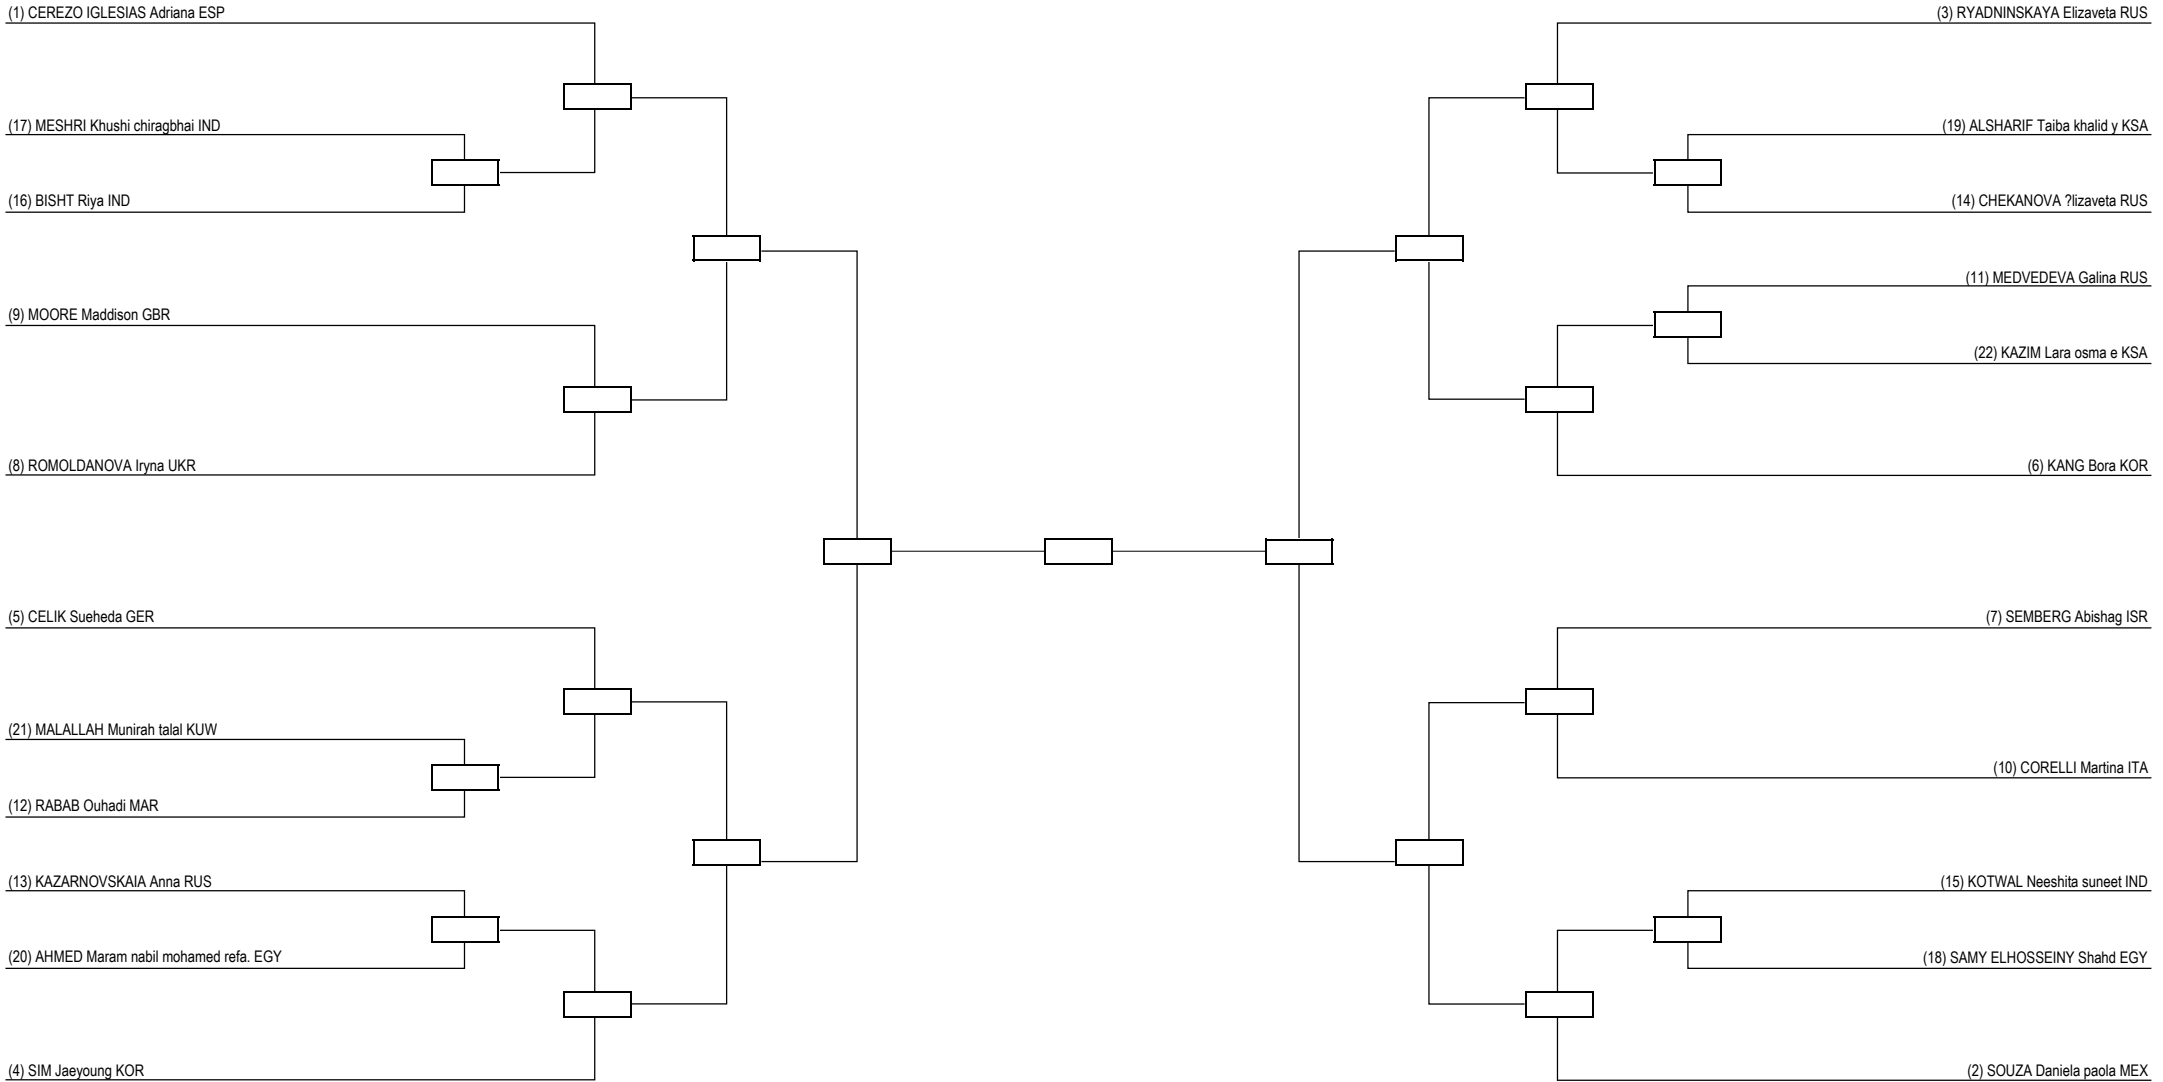

Round of 32	Round of 16	Quarterfinals	Semifinals	Final	Semifinals	Quarterfinals	Round of 16	Round of 32
-------------	-------------	---------------	------------	-------	------------	---------------	-------------	-------------

Round of 32    Round of 16    Quarterfinals    Semifinals    Final    Semifinals    Quarterfinals    Round of 16    Round of 32

<b>LEGEND</b>	RSC: Win by Referee Stop Contest	PTG: Win by Point Gap	SUP: Win by Superiority	DSQ: Win by Disqualification	DQB: Win by Disqualification for unsportsmanlike behavior	DWR: Double Withdrawal	R: Round
(x) <b>Seed</b>	PTF: Win by Final Score	GDP: Win by Golden Points	WDR: Win by Withdrawal	PUN: Win by Punitive Declaration	DDB: Double Disqualification for unsportsmanlike behavior	DDQ: Double Disqualification	

Round of 16    Quarterfinals    Semifinals    Final    Semifinals    Quarterfinals    Round of 16

<b>LEGEND</b>	RSC: Win by Referee Stop Contest	PTG: Win by Point Gap	SUP: Win by Superiority	DSQ: Win by Disqualification	DQB: Win by Disqualification for unsportsmanlike behavior	DWR: Double Withdrawal	R: Round
(x) <b>Seed</b>	PTF: Win by Final Score	GDP: Win by Golden Points	WDR: Win by Withdrawal	PUN: Win by Punitive Declaration	DDB: Double Disqualification for unsportsmanlike behavior	DDQ: Double Disqualification	