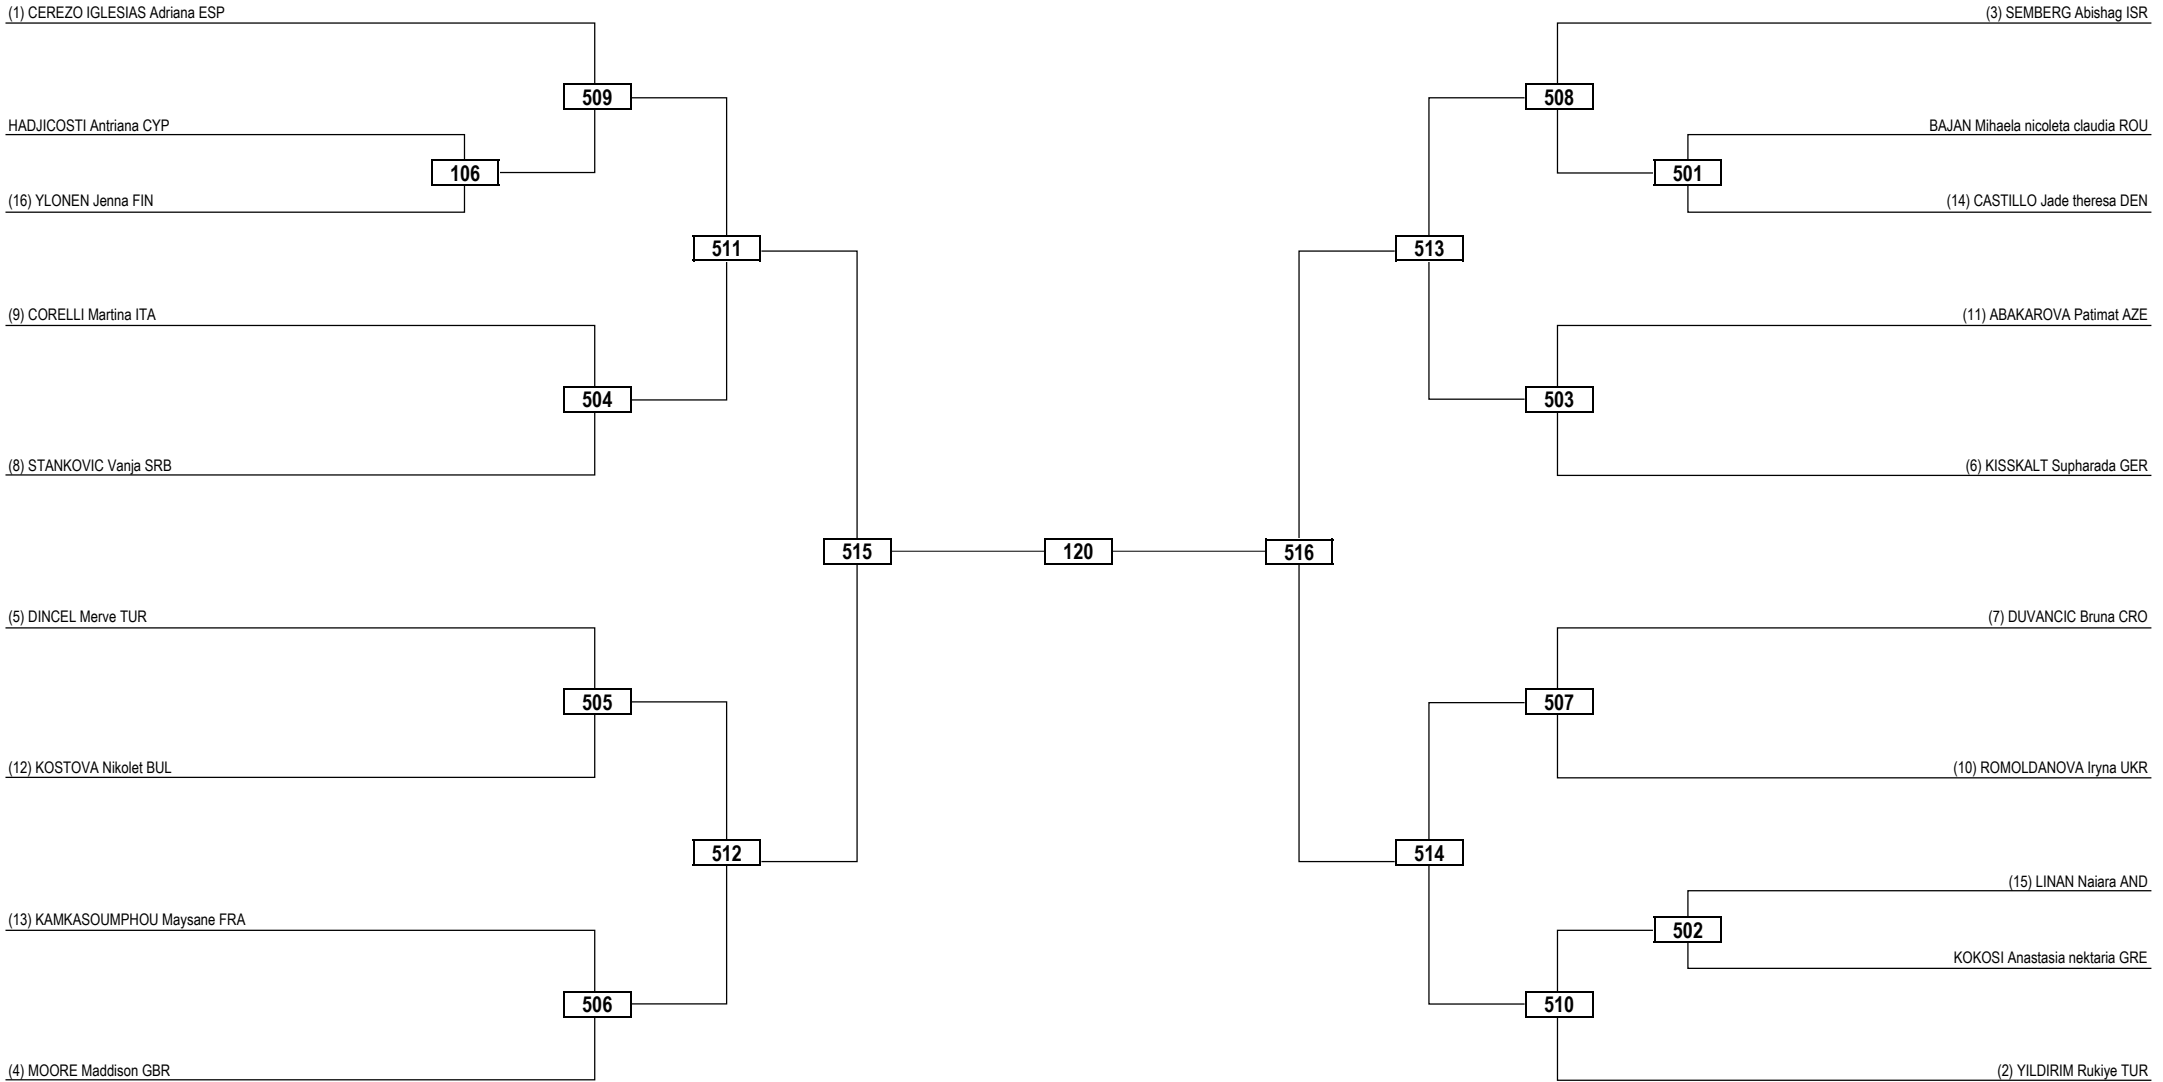

Round of 32   Round of 16   Quarterfinals   Semifinals   Final   Semifinals   Quarterfinals   Round of 16   Round of 32

LEGEND	RSC: Win by Referee Stop Contest	PTG: Win by Point Gap	SUP: Win by Superiority	DSQ: Win by Disqualification	DQB: Win by Disqualification for unsportsmanlike behavior	DWR: Double Withdrawal	R: Round
(x) Seed	PTF: Win by Final Score	GDP: Win by Golden Points	WDR: Win by Withdrawal	PUN: Win by Punitive Declaration	DDB: Double Disqualification for unsportsmanlike behavior	DDQ: Double Disqualification