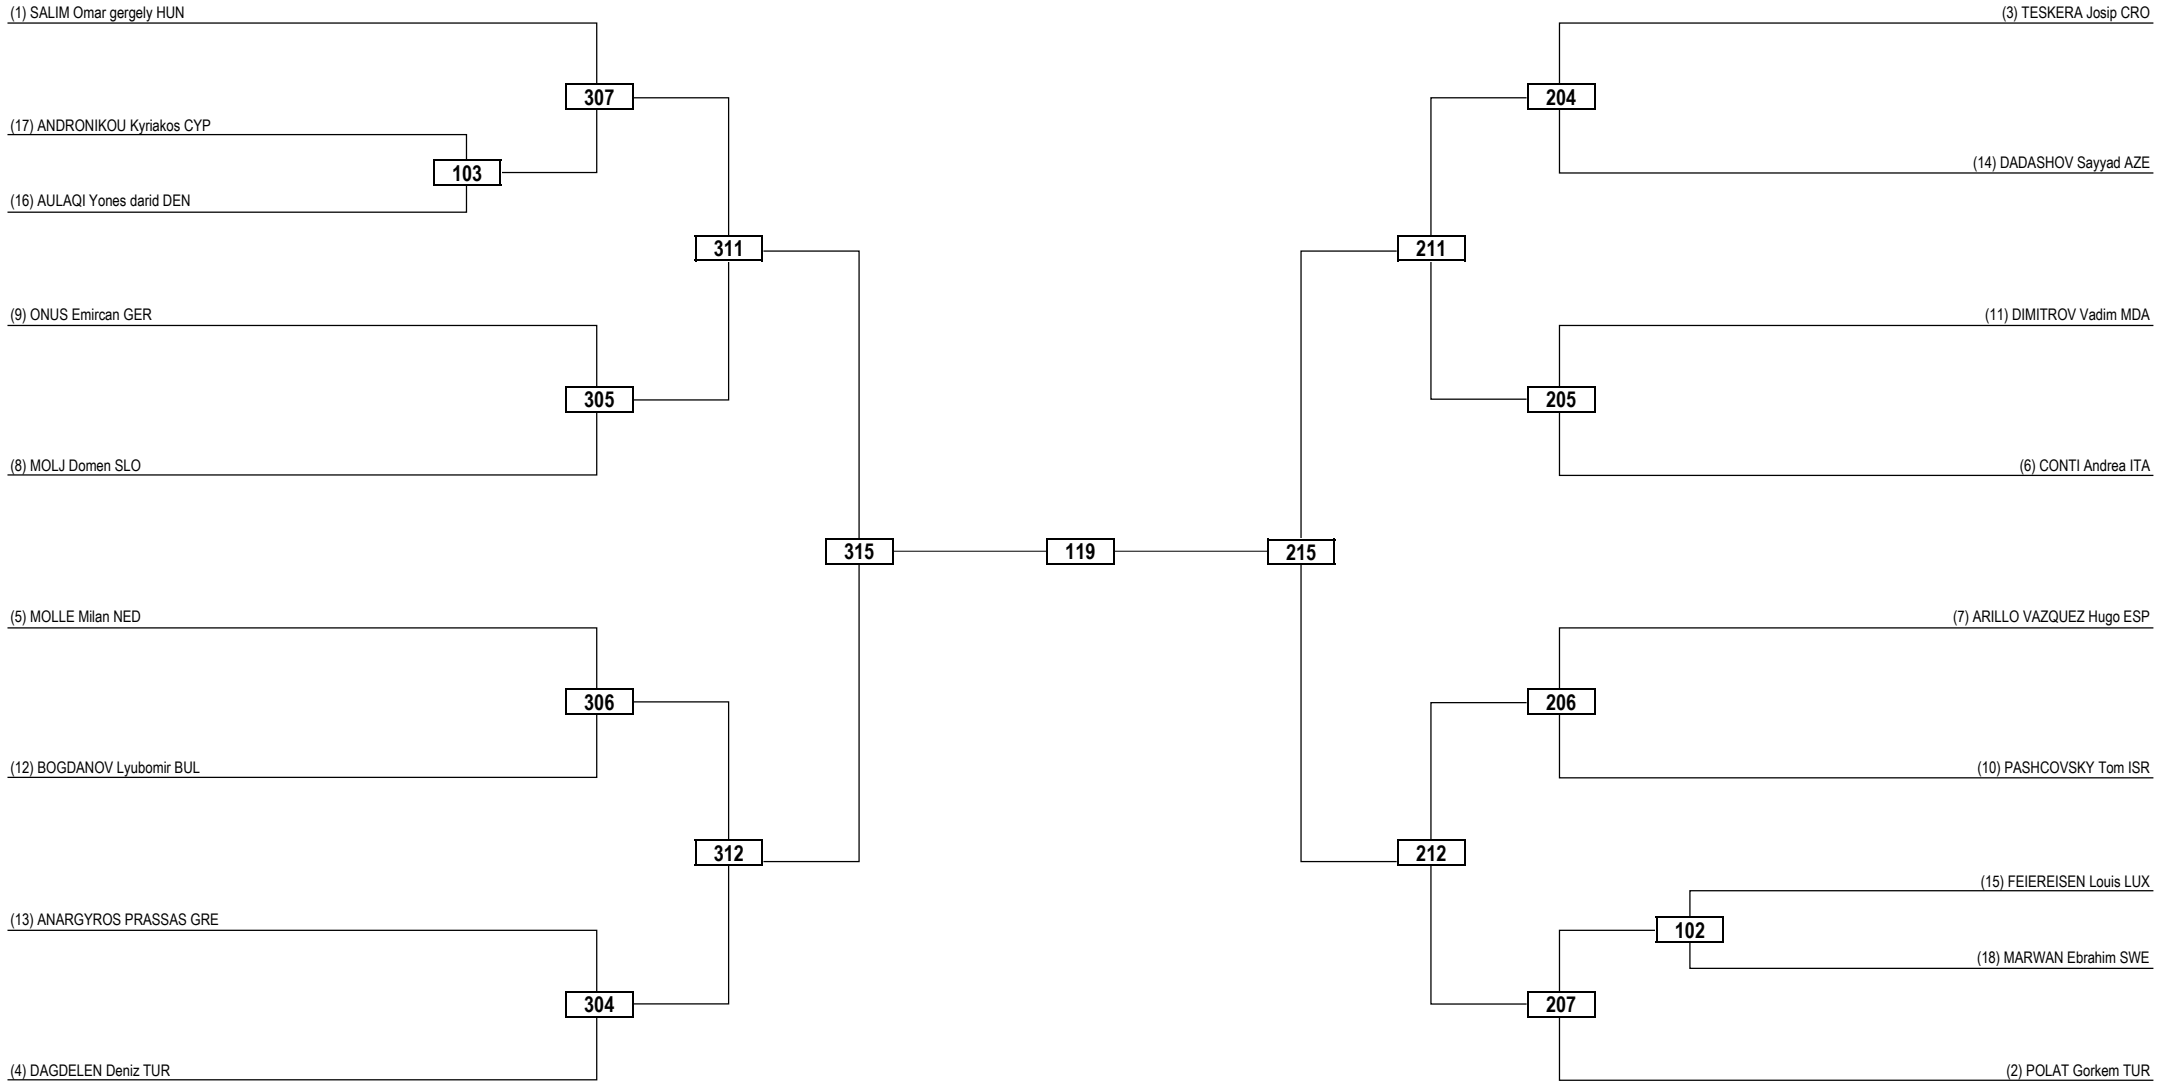

Round of 32 Round of 16 Quarterfinals Semifinals Final Semifinals Quarterfinals Round of 16 Round of 32

LEGEND	RSC: Win by Referee Stop Contest	PTG: Win by Point Gap	SUP: Win by Superiority	DSQ: Win by Disqualification	DQB: Win by Disqualification for unsportsmanlike behavior	DWR: Double Withdrawal	R: Round
(x) Seed	PTF: Win by Final Score	GDP: Win by Golden Points	WDR: Win by Withdrawal	PUN: Win by Punitive Declaration	DDB: Double Disqualification for unsportsmanlike behavior	DDQ: Double Disqualification	