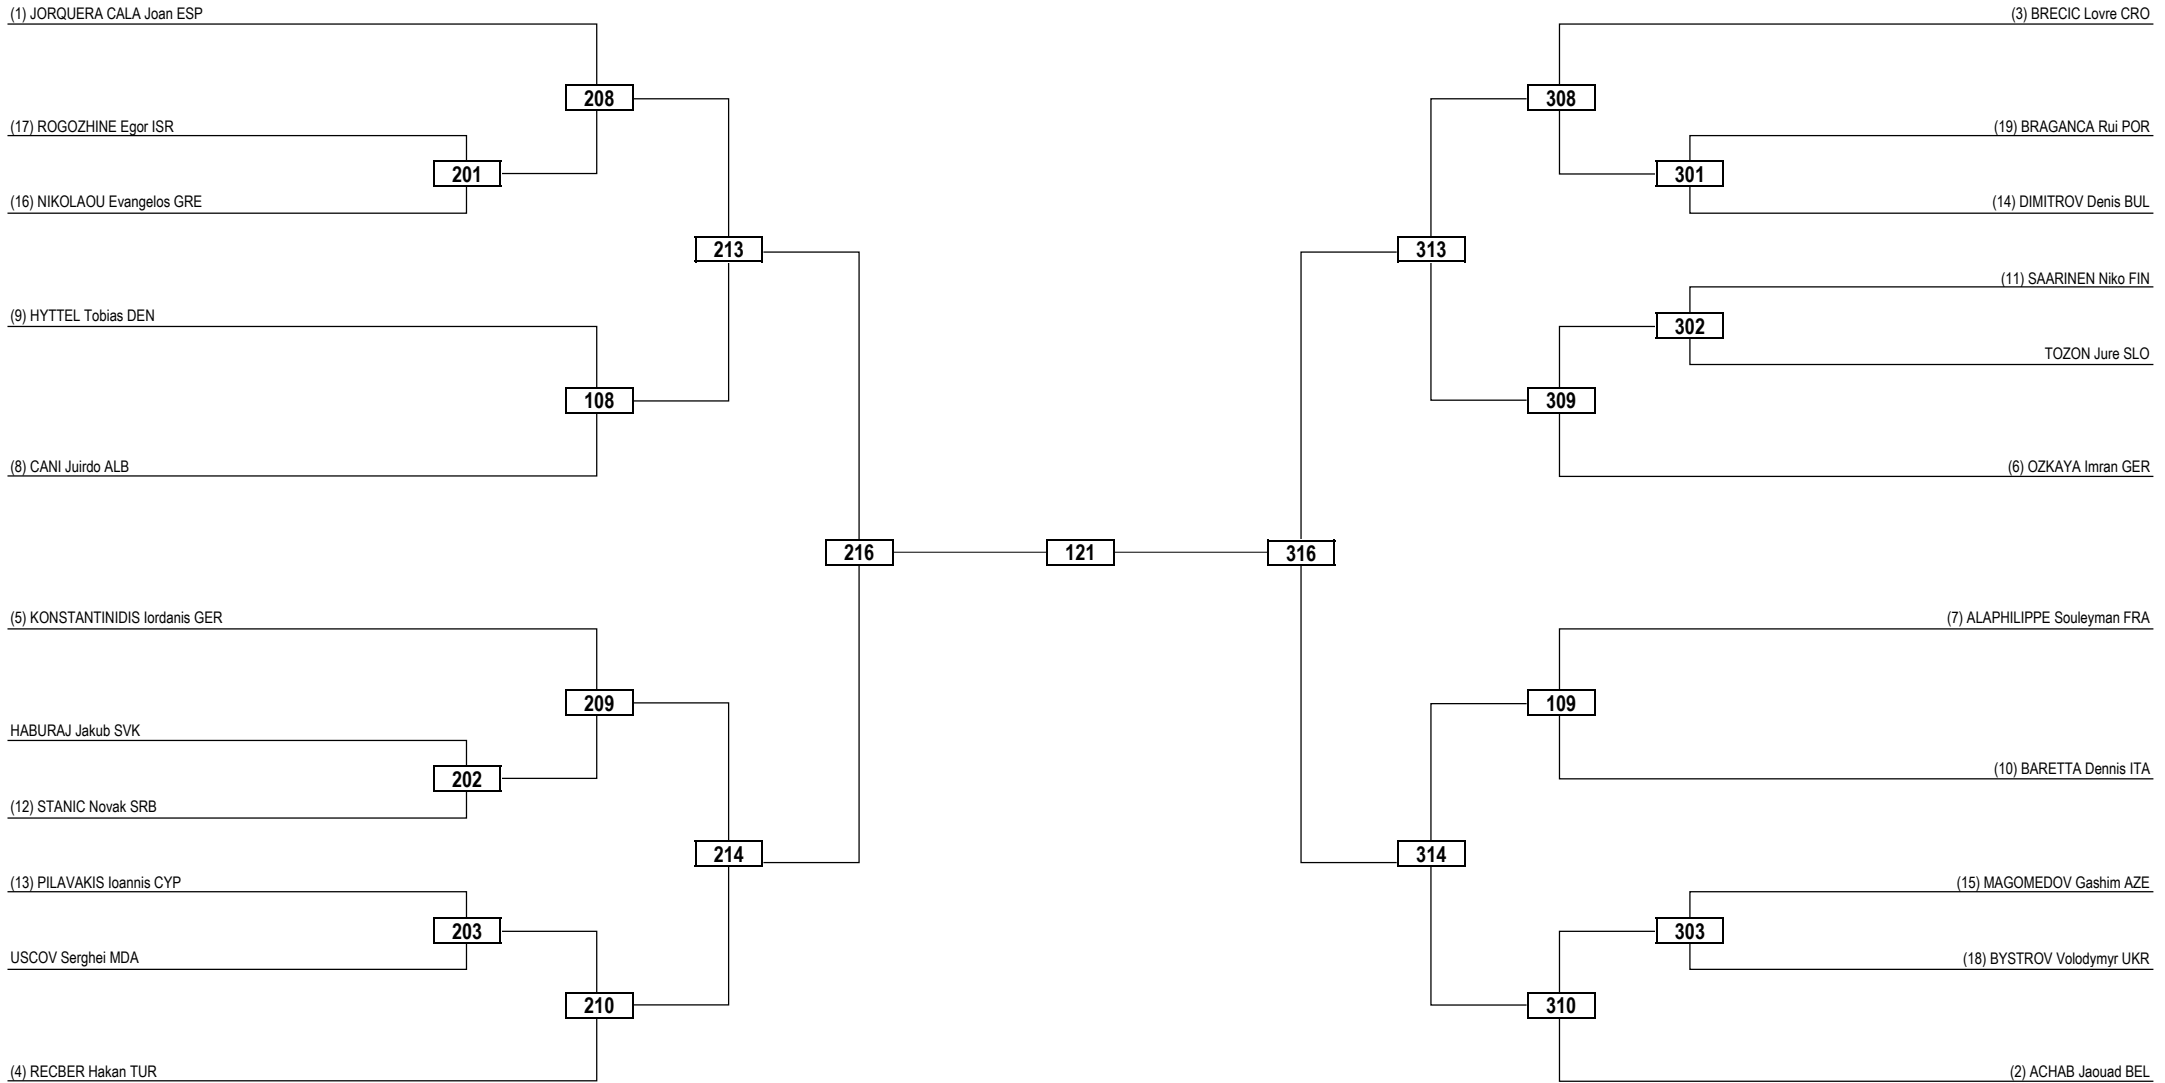

Round of 32 Round of 16 Quarterfinals Semifinals Final Semifinals Quarterfinals Round of 16 Round of 32

LEGEND	RSC: Win by Referee Stop Contest	PTG: Win by Point Gap	SUP: Win by Superiority	DSQ: Win by Disqualification	DQB: Win by Disqualification for unsportsmanlike behavior	DWR: Double Withdrawal	R: Round
(x) Seed	PTF: Win by Final Score	GDP: Win by Golden Points	WDR: Win by Withdrawal	PUN: Win by Punitive Declaration	DDB: Double Disqualification for unsportsmanlike behavior	DDQ: Double Disqualification	