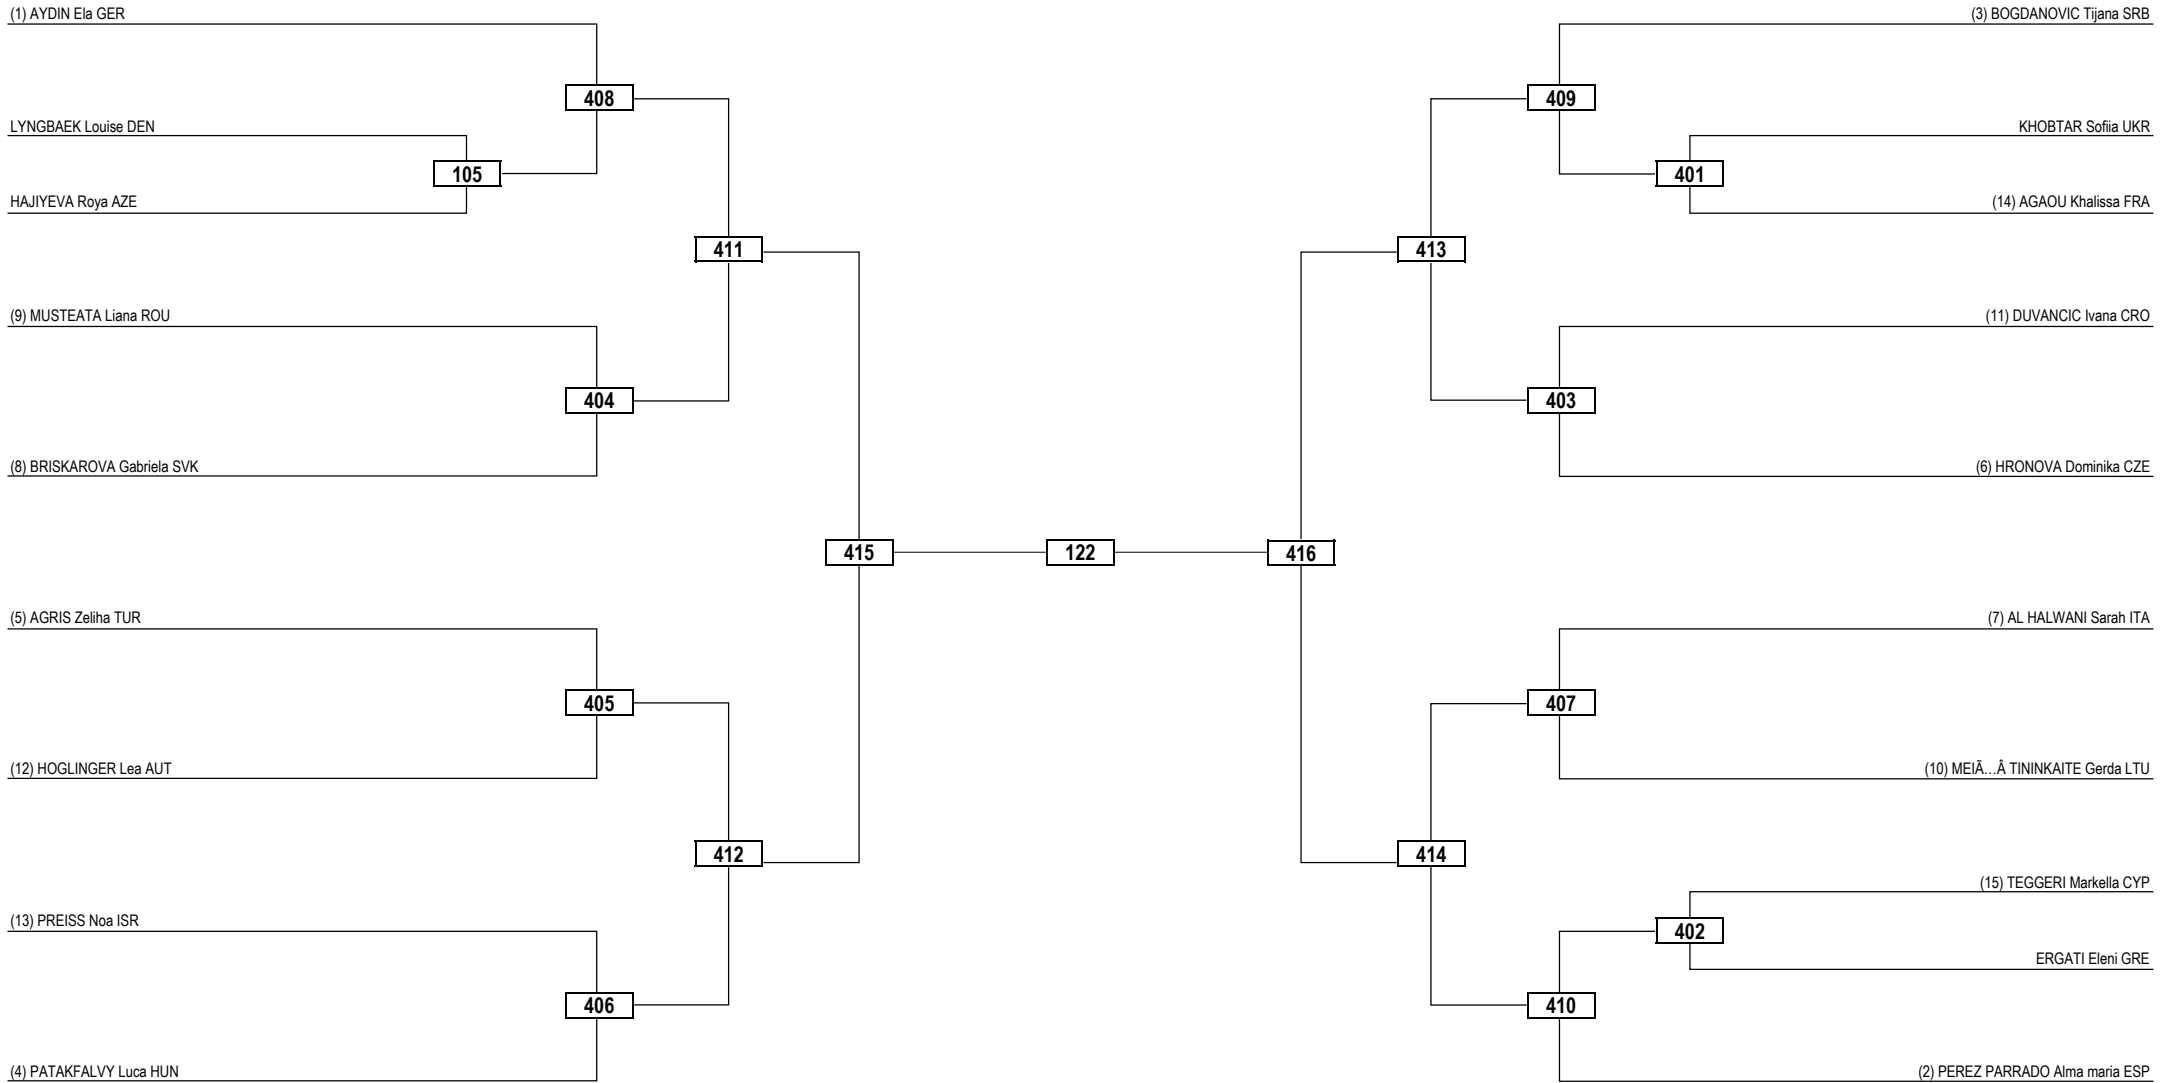

Round of 32 Round of 16 Quarterfinals Semifinals Final Semifinals Quarterfinals Round of 16 Round of 32

LEGEND	RSC: Win by Referee Stop Contest	PTG: Win by Point Gap	SUP: Win by Superiority	DSQ: Win by Disqualification	DQB: Win by Disqualification for unsportsmanlike behavior	DWR: Double Withdrawal	R: Round
(x) Seed	PTF: Win by Final Score	GDP: Win by Golden Points	WDR: Win by Withdrawal	PUN: Win by Punitive Declaration	DDB: Double Disqualification for unsportsmanlike behavior	DDQ: Double Disqualification	