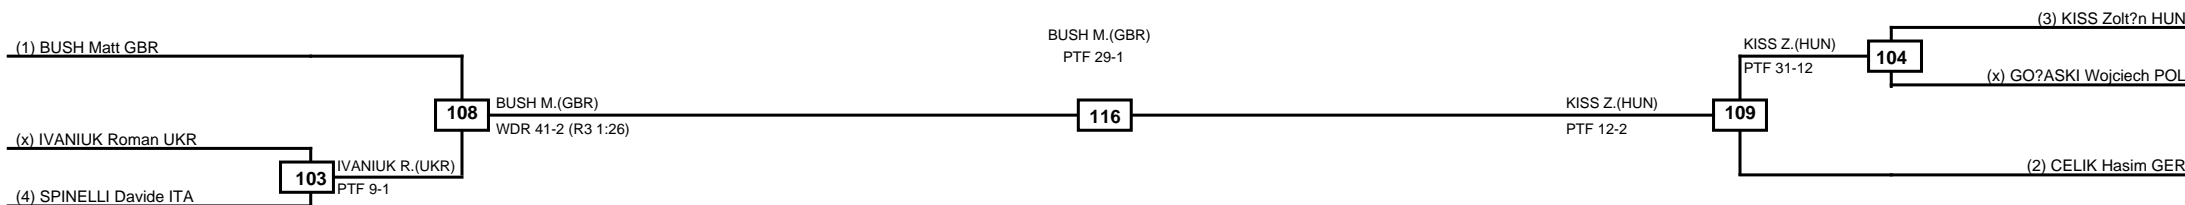

Quarterfinals Semifinals

Final

Semifinals

Quarterfinals

Classification
1 ABUZARLI Abulfaz AZE
2 LANE Joseph GBR
3 KESICKI Maciej POL
3 PANAGIOTOPOULOS Vasileios GRE

LEGEND RSC: Win by Referee stops contest PTG: Win by Point gap SUP: Win by Superiority DSQ: Win by Disqualification DQB: Win by Disqualification for Unsportsmanlike behavior DWR: Win by double Withdrawal R: Round
 (x)Seed PFT: Win by Final score GDP: Win by Golden points WDR: Win by Withdrawal PUN: Win by Punitive declaration DDB: Double disqualification for Unsportsmanlike behavior DDQ: Double Disqualification

Quarterfinals Semifinals

Final

Semifinals

Quarterfinals

Classification
1 KHALILOV Imamaddin AZE
2 YASUR Asaf ISR
3 SAIRANEN Matti FIN
3 MEGRELISHVILI Sandro GEO

LEGEND RSC: Win by Referee stops contest PTG: Win by Point gap SUP: Win by Superiority DSQ: Win by Disqualification DQB: Win by Disqualification for Unsportsmanlike behavior DWR: Win by double Withdrawal R: Round
 (x)Seed PFT: Win by Final score GDP: Win by Golden points WDR: Win by Withdrawal PUN: Win by Punitive declaration DDB: Double disqualification for Unsportsmanlike behavior DDQ: Double Disqualification

Quarterfinals Semifinals

Final

Semifinals

Quarterfinals

Classification
1 BUSH Matt GBR
2 KISS Zoltán HUN
3 IVANIUK Roman UKR
3 CELIK Hasim GER

LEGEND RSC: Win by Referee stops contest PTG: Win by Point gap SUP: Win by Superiority DSQ: Win by Disqualification DQB: Win by Disqualification for Unsportsmanlike behavior DWR: Win by double Withdrawal R: Round
 (x)Seed PFT: Win by Final score GDP: Win by Golden points WDR: Win by Withdrawal PUN: Win by Punitive declaration DDB: Double disqualification for Unsportsmanlike behavior DDQ: Double Disqualification