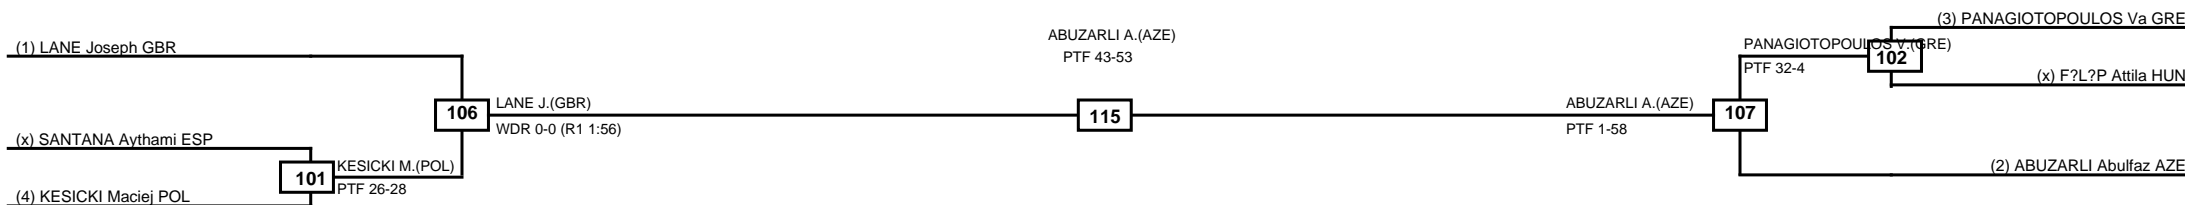

Quarterfinals Semifinals

Final

Semifinals

Quarterfinals

Classification
1 ABUZARLI Abulfaz AZE
2 LANE Joseph GBR
3 KESICKI Maciej POL
3 PANAGIOTOPOULOS Vasileios GRE

LEGEND RSC: Win by Referee stops contest PTG: Win by Point gap SUP: Win by Superiority DSQ: Win by Disqualification DQB: Win by Disqualification for Unsportsmanlike behavior DWR: Win by double Withdrawal R: Round
 (x)Seed PFT: Win by Final score GDP: Win by Golden points WDR: Win by Withdrawal PUN: Win by Punitive declaration DDB: Double disqualification for Unsportsmanlike behavior DDQ: Double Disqualification

Quarterfinals Semifinals

Final

Semifinals

Quarterfinals

Classification
1 KHALILOV Imamaddin AZE
2 YASUR Asaf ISR
3 SAIRANEN Matti FIN
3 MEGRELISHVILI Sandro GEO

LEGEND RSC: Win by Referee stops contest PTG: Win by Point gap SUP: Win by Superiority DSQ: Win by Disqualification DQB: Win by Disqualification for Unsportsmanlike behavior DWR: Win by double Withdrawal R: Round
 (x)Seed PFT: Win by Final score GDP: Win by Golden points WDR: Win by Withdrawal PUN: Win by Punitive declaration DDB: Double disqualification for Unsportsmanlike behavior DDQ: Double Disqualification