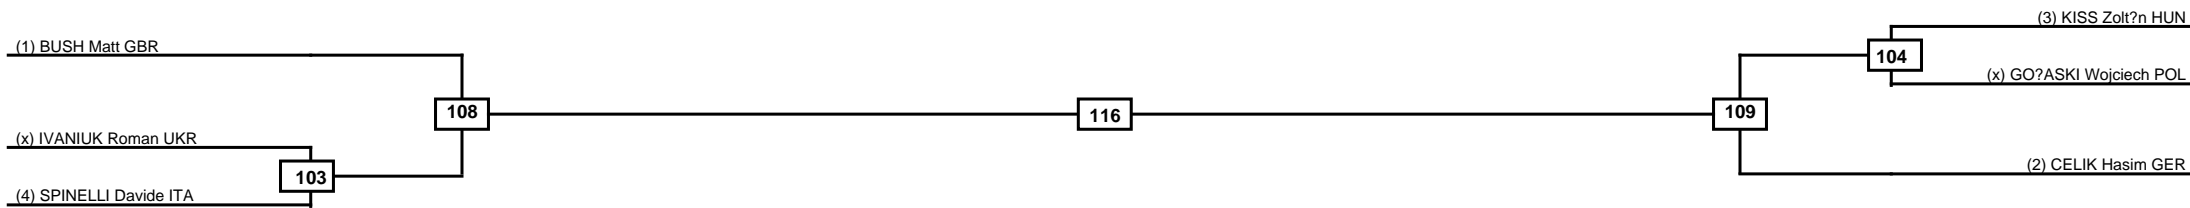

Quarterfinals	Semifinals	Final	Semifinals	Quarterfinals
---------------	------------	-------	------------	---------------

Classification
1
2
3
3

LEGEND	RSC: Win by Referee stops contest	PTG: Win by Point gap	SUP: Win by Superiority	DSQ: Win by Disqualification	DQB: Win by Disqualification for Unsportsmanlike behavior	DWR: Win by double Withdrawal	R: Round
(x)Seed	PFT: Win by Final score	GDP: Win by Golden points	WDR: Win by Withdrawal	PUN: Win by Punitive declaration	DDB: Double disqualification for Unsportsmanlike behavior	DDQ: Double Disqualification	

Quarterfinals Semifinals

Final

Semifinals

Quarterfinals

Classification
1
2
3
3

LEGEND RSC: Win by Referee stops contest PTG: Win by Point gap SUP: Win by Superiority DSQ: Win by Disqualification DQB: Win by Disqualification for Unsportsmanlike behavior DWR: Win by double Withdrawal R: Round  
 (x)Seed PFT: Win by Final score GDP: Win by Golden points WDR: Win by Withdrawal PUN: Win by Punitive declaration DDB: Double disqualification for Unsportsmanlike behavior DDQ: Double Disqualification