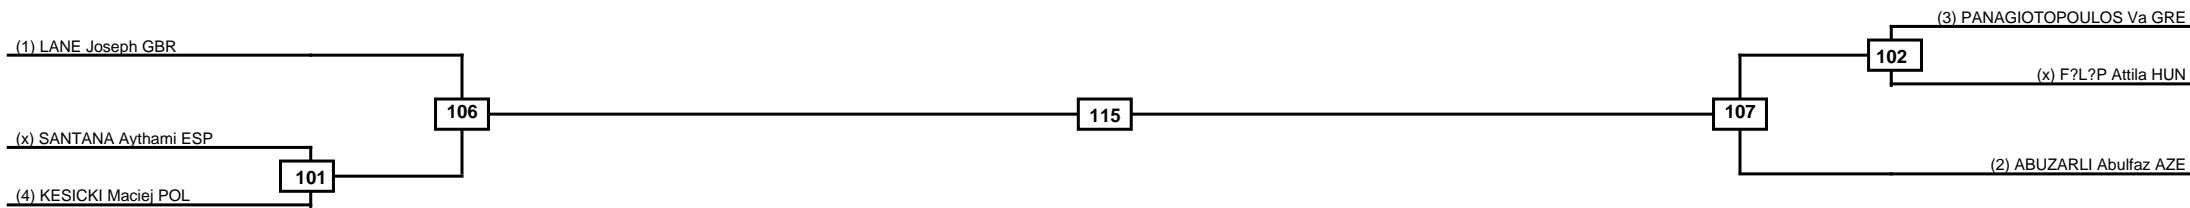

Quarterfinals	Semifinals	Final	Semifinals	Quarterfinals
---------------	------------	-------	------------	---------------

Classification
1
2
3
3

LEGEND	RSC: Win by Referee stops contest	PTG: Win by Point gap	SUP: Win by Superiority	DSQ: Win by Disqualification	DQB: Win by Disqualification for Unsportsmanlike behavior	DWR: Win by double Withdrawal	R: Round
(x)Seed	PFT: Win by Final score	GDP: Win by Golden points	WDR: Win by Withdrawal	PUN: Win by Punitive declaration	DDB: Double disqualification for Unsportsmanlike behavior	DDQ: Double Disqualification	

Quarterfinals Semifinals

Final

Semifinals

Quarterfinals

Classification
1
2
3
3

LEGEND RSC: Win by Referee stops contest PTG: Win by Point gap SUP: Win by Superiority DSQ: Win by Disqualification DQB: Win by Disqualification for Unsportsmanlike behavior DWR: Win by double Withdrawal R: Round  
 (x)Seed PFT: Win by Final score GDP: Win by Golden points WDR: Win by Withdrawal PUN: Win by Punitive declaration DDB: Double disqualification for Unsportsmanlike behavior DDQ: Double Disqualification