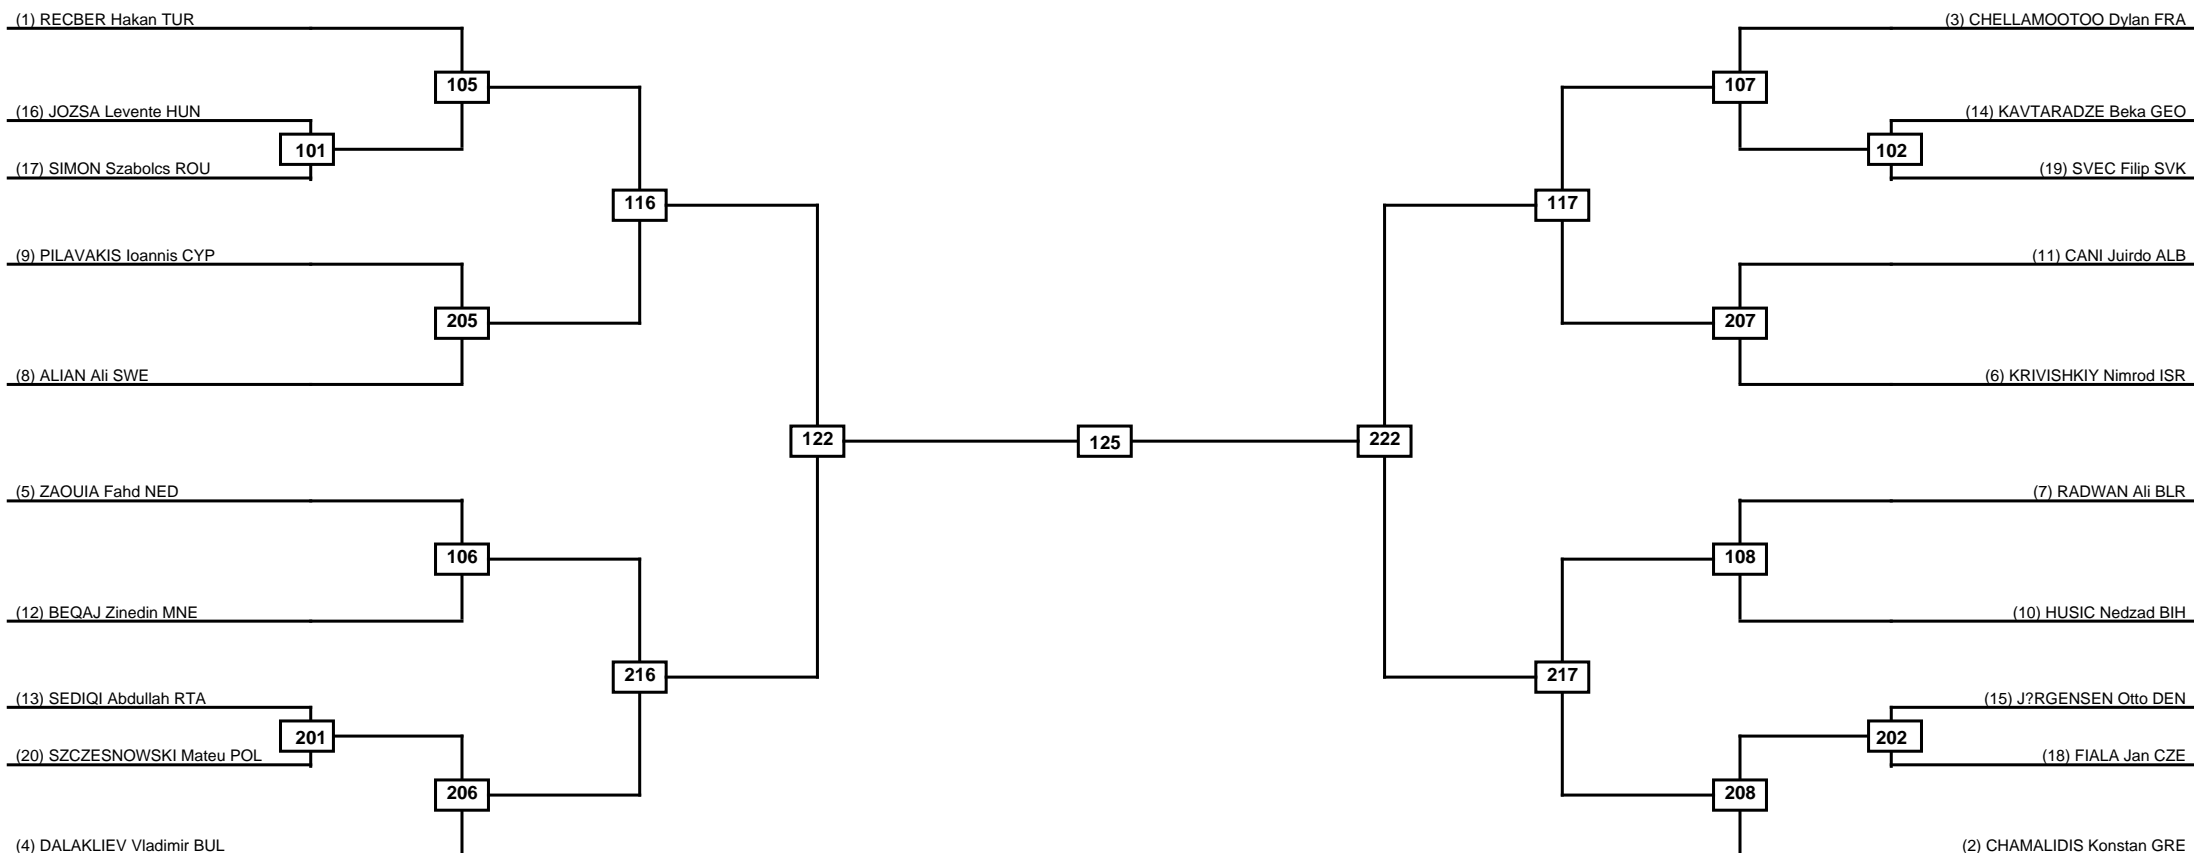

Round of 32 Round of 16 Quarterfinals Semifinals Final Semifinals Quarterfinals Round of 16 Round of 32

Classification
1
2
3
3

LEGEND RSC: Win by Referee stops contest PTG: Win by Point gap SUP: Win by Superiority DSQ: Win by Disqualification DQB: Win by Disqualification for Unsportsmanlike behavior DWR: Win by double Withdrawal R: Round
 (x)Seed PFT: Win by Final score GDP: Win by Golden points WDR: Win by Withdrawal PUN: Win by Punitive declaration DDB: Double disqualification for Unsportsmanlike behavior DDQ: Double Disqualification

Round of 16 Quarterfinals Semifinals Final Semifinals Quarterfinals Round of 16

Classification
1
2
3
3

LEGEND RSC: Win by Referee stops contest PTG: Win by Point gap SUP: Win by Superiority DSQ: Win by Disqualification DQB: Win by Disqualification for Unsportsmanlike behavior DWR: Win by double Withdrawal R: Round
(x)Seed PFT: Win by Final score GDP: Win by Golden points WDR: Win by Withdrawal PUN: Win by Punitive declaration DDB: Double disqualification for Unsportsmanlike behavior DDQ: Double Disqualification