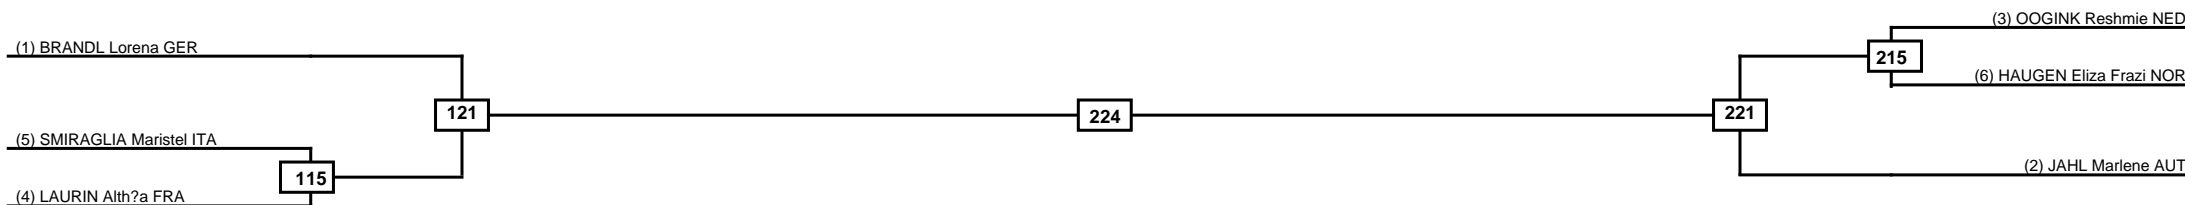

Round of 32 Round of 16 Quarterfinals Semifinals Final Semifinals Quarterfinals Round of 16 Round of 32

Classification
1
2
3
3

LEGEND RSC: Win by Referee stops contest PTG: Win by Point gap SUP: Win by Superiority DSQ: Win by Disqualification DQB: Win by Disqualification for Unsportsmanlike behavior DWR: Win by double Withdrawal R: Round
 (x)Seed PFT: Win by Final score GDP: Win by Golden points WDR: Win by Withdrawal PUN: Win by Punitive declaration DDB: Double disqualification for Unsportsmanlike behavior DDQ: Double Disqualification

Quarterfinals Semifinals

Final

Semifinals

Quarterfinals

Classification
1
2
3
3

LEGEND RSC: Win by Referee stops contest PTG: Win by Point gap SUP: Win by Superiority DSQ: Win by Disqualification DQB: Win by Disqualification for Unsportsmanlike behavior DWR: Win by double Withdrawal R: Round
 (x)Seed PFT: Win by Final score GDP: Win by Golden points WDR: Win by Withdrawal PUN: Win by Punitive declaration DDB: Double disqualification for Unsportsmanlike behavior DDQ: Double Disqualification