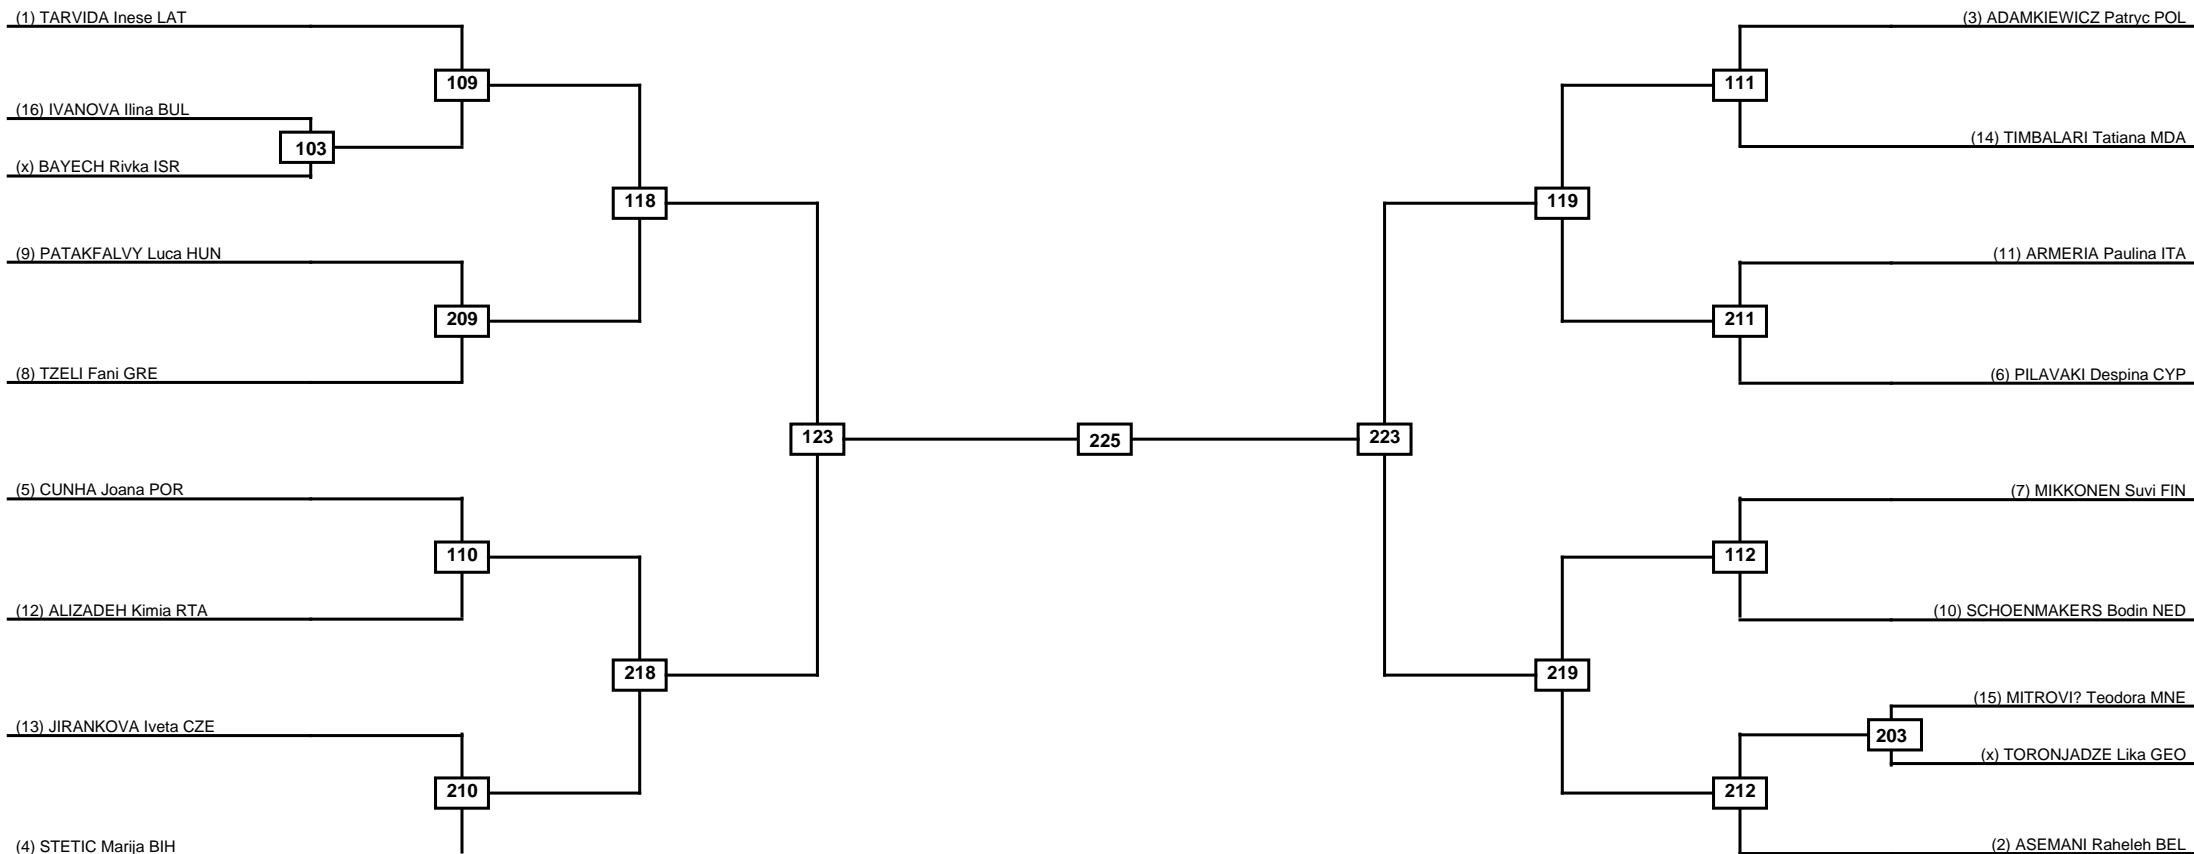

Round of 32 Round of 16 Quarterfinals Semifinals Final Semifinals Quarterfinals Round of 16 Round of 32

Classification
1
2
3
3

LEGEND RSC: Win by Referee stops contest PTG: Win by Point gap SUP: Win by Superiority DSQ: Win by Disqualification DQB: Win by Disqualification for Unsportsmanlike behavior DWR: Win by double Withdrawal R: Round
 (x)Seed PFT: Win by Final score GDP: Win by Golden points WDR: Win by Withdrawal PUN: Win by Punitive declaration DDB: Double disqualification for Unsportsmanlike behavior DDQ: Double Disqualification

Round of 16 Quarterfinals Semifinals Final Semifinals Quarterfinals Round of 16

Classification
1
2
3
3

LEGEND RSC: Win by Referee stops contest PTG: Win by Point gap SUP: Win by Superiority DSQ: Win by Disqualification DQB: Win by Disqualification for Unsportsmanlike behavior DWR: Win by double Withdrawal R: Round
(x)Seed PFT: Win by Final score GDP: Win by Golden points WDR: Win by Withdrawal PUN: Win by Punitive declaration DDB: Double disqualification for Unsportsmanlike behavior DDQ: Double Disqualification