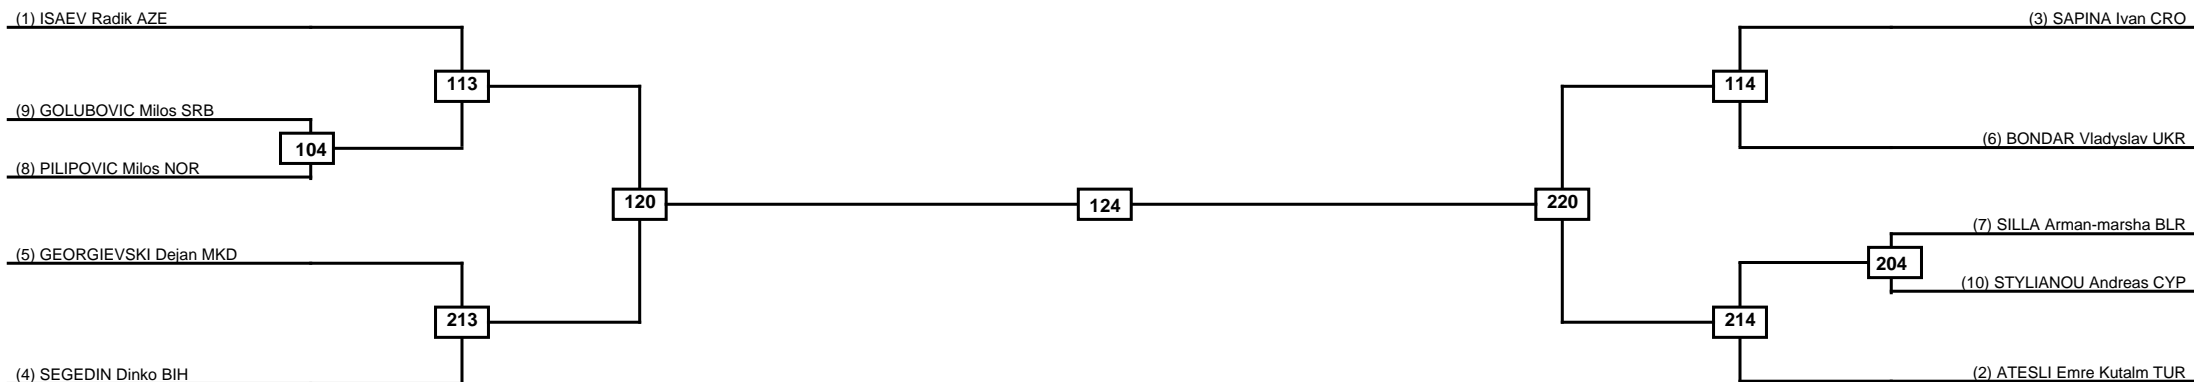

Round of 32 Round of 16 Quarterfinals Semifinals Final Semifinals Quarterfinals Round of 16 Round of 32

Classification
1
2
3
3

LEGEND RSC: Win by Referee stops contest PTG: Win by Point gap SUP: Win by Superiority DSQ: Win by Disqualification DQB: Win by Disqualification for Unsportsmanlike behavior DWR: Win by double Withdrawal R: Round
 (x)Seed PFT: Win by Final score GDP: Win by Golden points WDR: Win by Withdrawal PUN: Win by Punitive declaration DDB: Double disqualification for Unsportsmanlike behavior DDQ: Double Disqualification

Round of 16 Quarterfinals Semifinals Final Semifinals Quarterfinals Round of 16

Classification
1
2
3
3

LEGEND RSC: Win by Referee stops contest PTG: Win by Point gap SUP: Win by Superiority DSQ: Win by Disqualification DQB: Win by Disqualification for Unsportsmanlike behavior DWR: Win by double Withdrawal R: Round
(x)Seed PFT: Win by Final score GDP: Win by Golden points WDR: Win by Withdrawal PUN: Win by Punitive declaration DDB: Double disqualification for Unsportsmanlike behavior DDQ: Double Disqualification