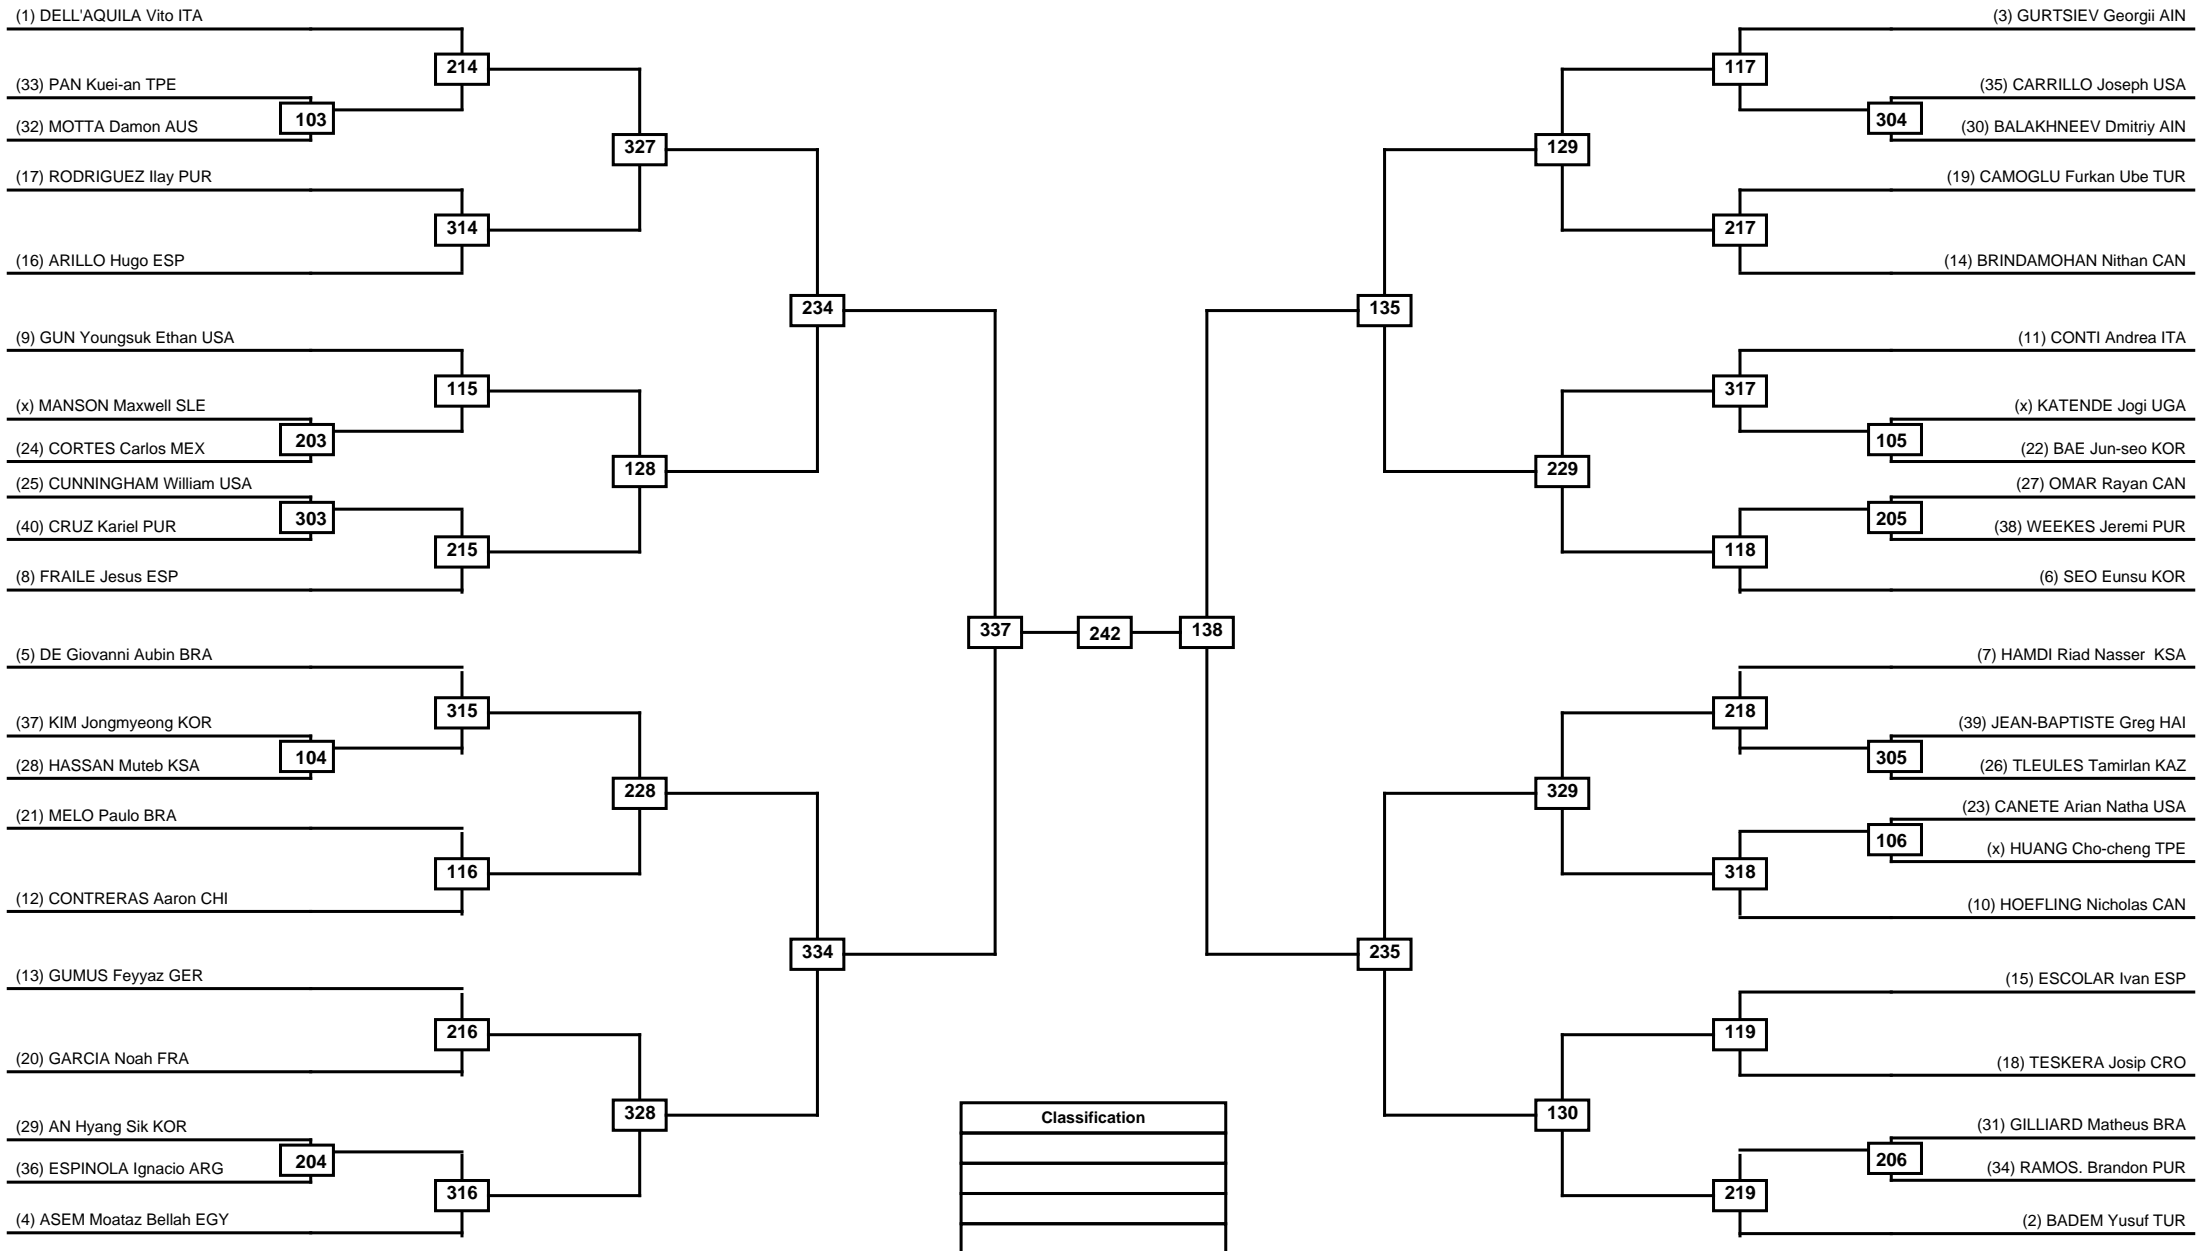

Round of 64 Round of 32 Round of 16 Quarterfinals Semifinals Final Semifinals Quarterfinals Round of 16 Round of 32 Round of 64

LEGEND RSC: Win by Referee stops contest WDR: Win by Withdrawal DQB: Win by Disqualification for Unsportsmanlike behavior
(x)Seed PTF: Win by Final score DSQ: Win by Disqualification R: Round

Bronze Medal

239

Classification

Round of 64 Round of 32 Round of 16 Quarterfinals Semifinals Final Semifinals Quarterfinals Round of 16 Round of 32 Round of 64

LEGEND RSC: Win by Referee stops contest WDR: Win by Withdrawal DQB: Win by Disqualification for Unsportsmanlike behavior
 (x)Seed PTF: Win by Final score DSQ: Win by Disqualification R: Round

Bronze Medal

240

Classification

Round of 64 Round of 32 Round of 16 Quarterfinals Semifinals Final Semifinals Quarterfinals Round of 16 Round of 32 Round of 64

LEGEND RSC: Win by Referee stops contest WDR: Win by Withdrawal DQB: Win by Disqualification for Unsportsmanlike behavior
 (x)Seed PTF: Win by Final score DSQ: Win by Disqualification R: Round