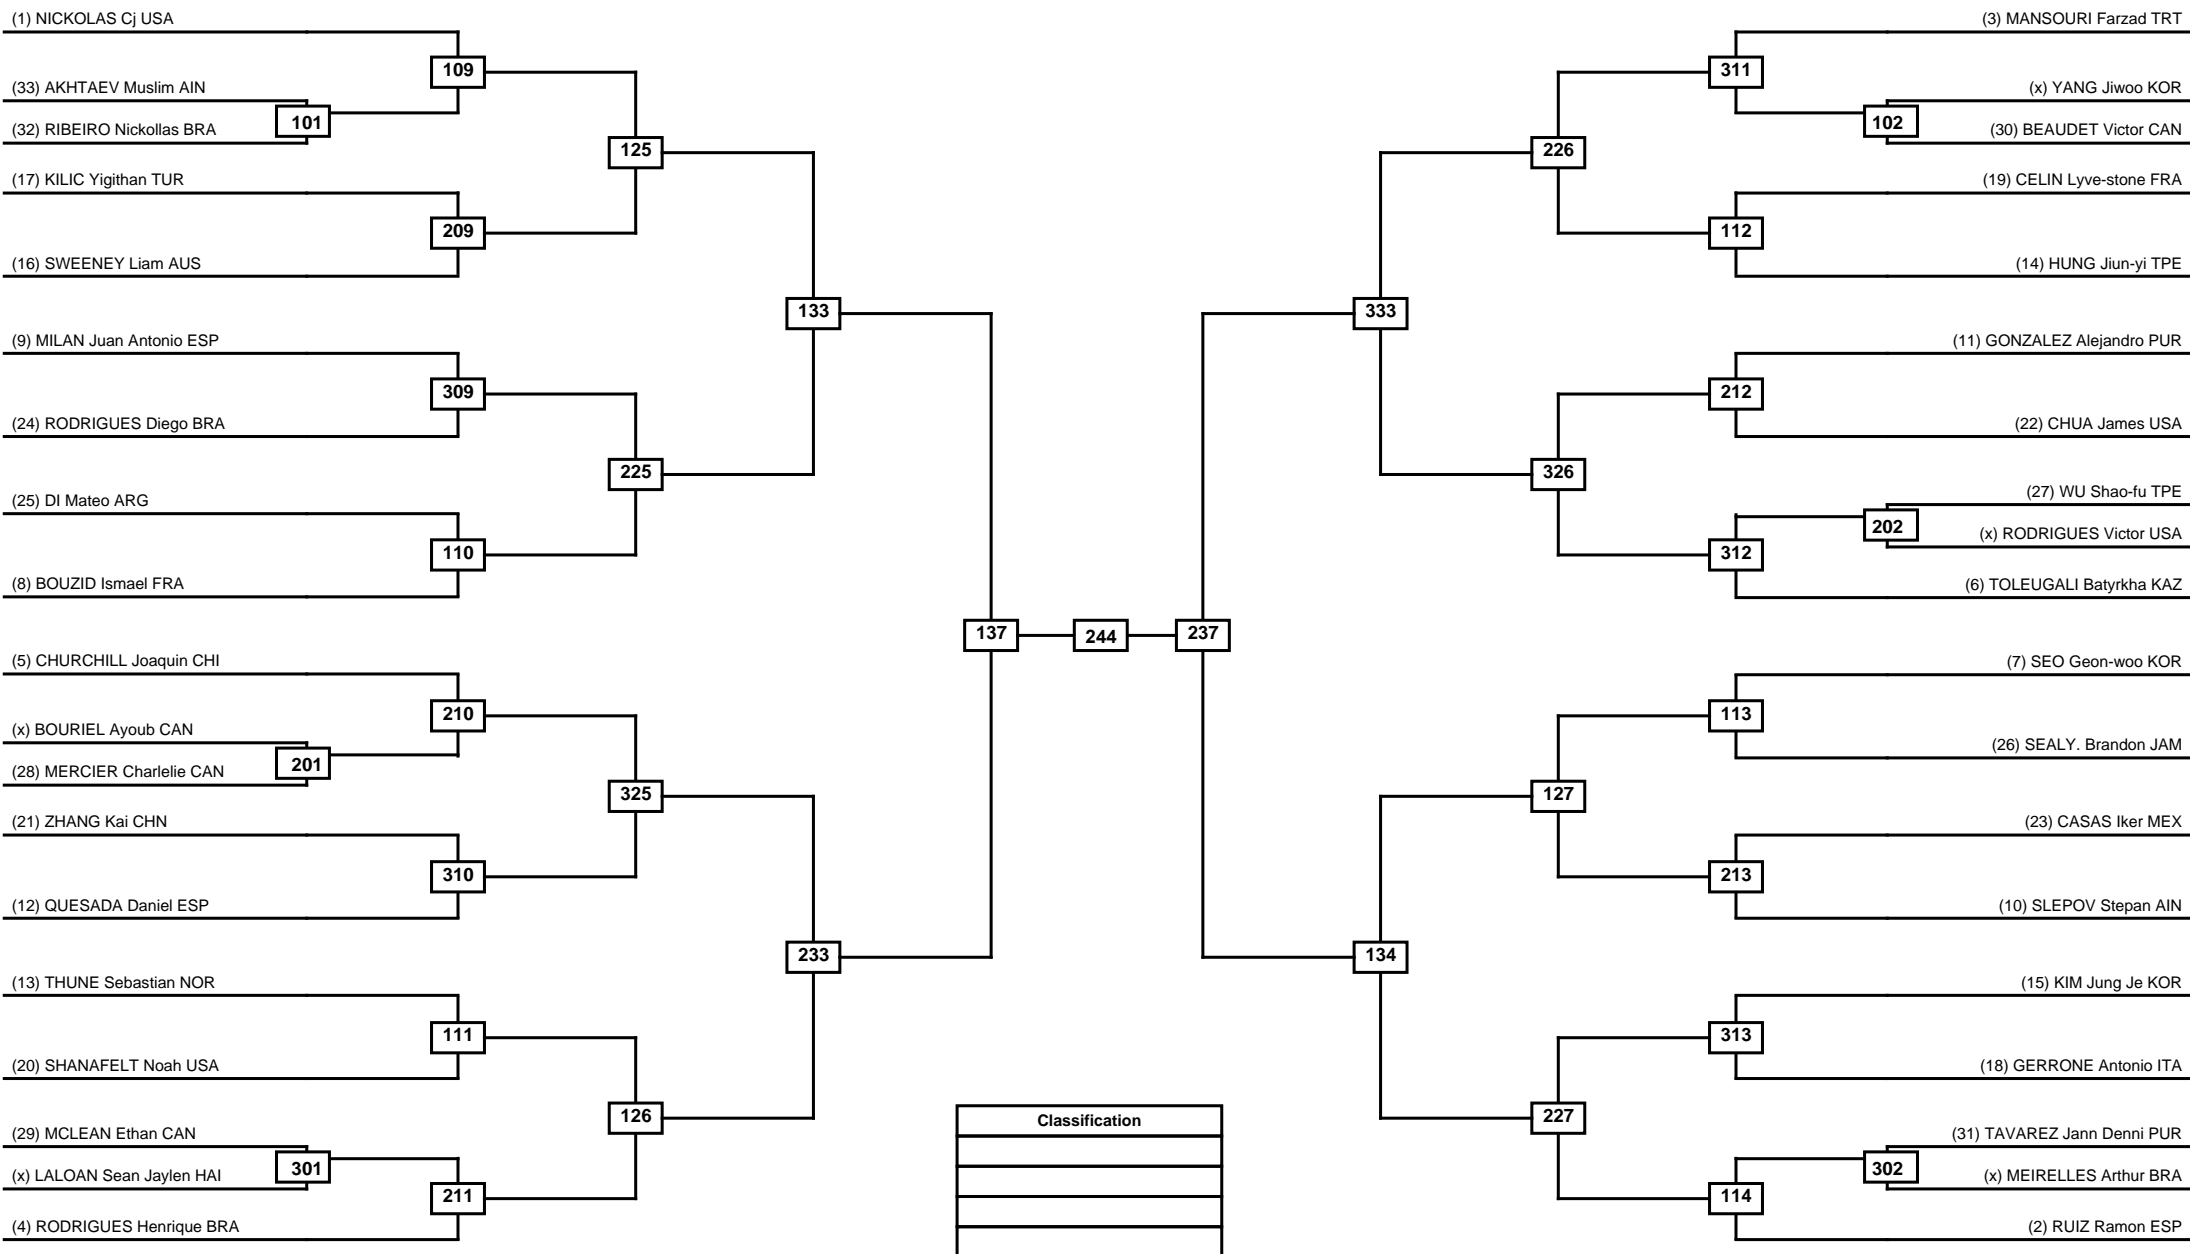

Round of 64 Round of 32 Round of 16 Quarterfinals Semifinals Final Semifinals Quarterfinals Round of 16 Round of 32 Round of 64

LEGEND RSC: Win by Referee stops contest WDR: Win by Withdrawal DQB: Win by Disqualification for Unsportsmanlike behavior
(x)Seed PTF: Win by Final score DSQ: Win by Disqualification R: Round

Bronze Medal

239

Classification

Round of 64 Round of 32 Round of 16 Quarterfinals Semifinals Final Semifinals Quarterfinals Round of 16 Round of 32 Round of 64

LEGEND RSC: Win by Referee stops contest WDR: Win by Withdrawal DQB: Win by Disqualification for Unsportsmanlike behavior
 (x)Seed PTF: Win by Final score DSQ: Win by Disqualification R: Round

Bronze Medal

240

Classification

Round of 64 Round of 32 Round of 16 Quarterfinals Semifinals Final Semifinals Quarterfinals Round of 16 Round of 32 Round of 64

LEGEND RSC: Win by Referee stops contest WDR: Win by Withdrawal DQB: Win by Disqualification for Unsportsmanlike behavior
 (x)Seed PTF: Win by Final score DSQ: Win by Disqualification R: Round