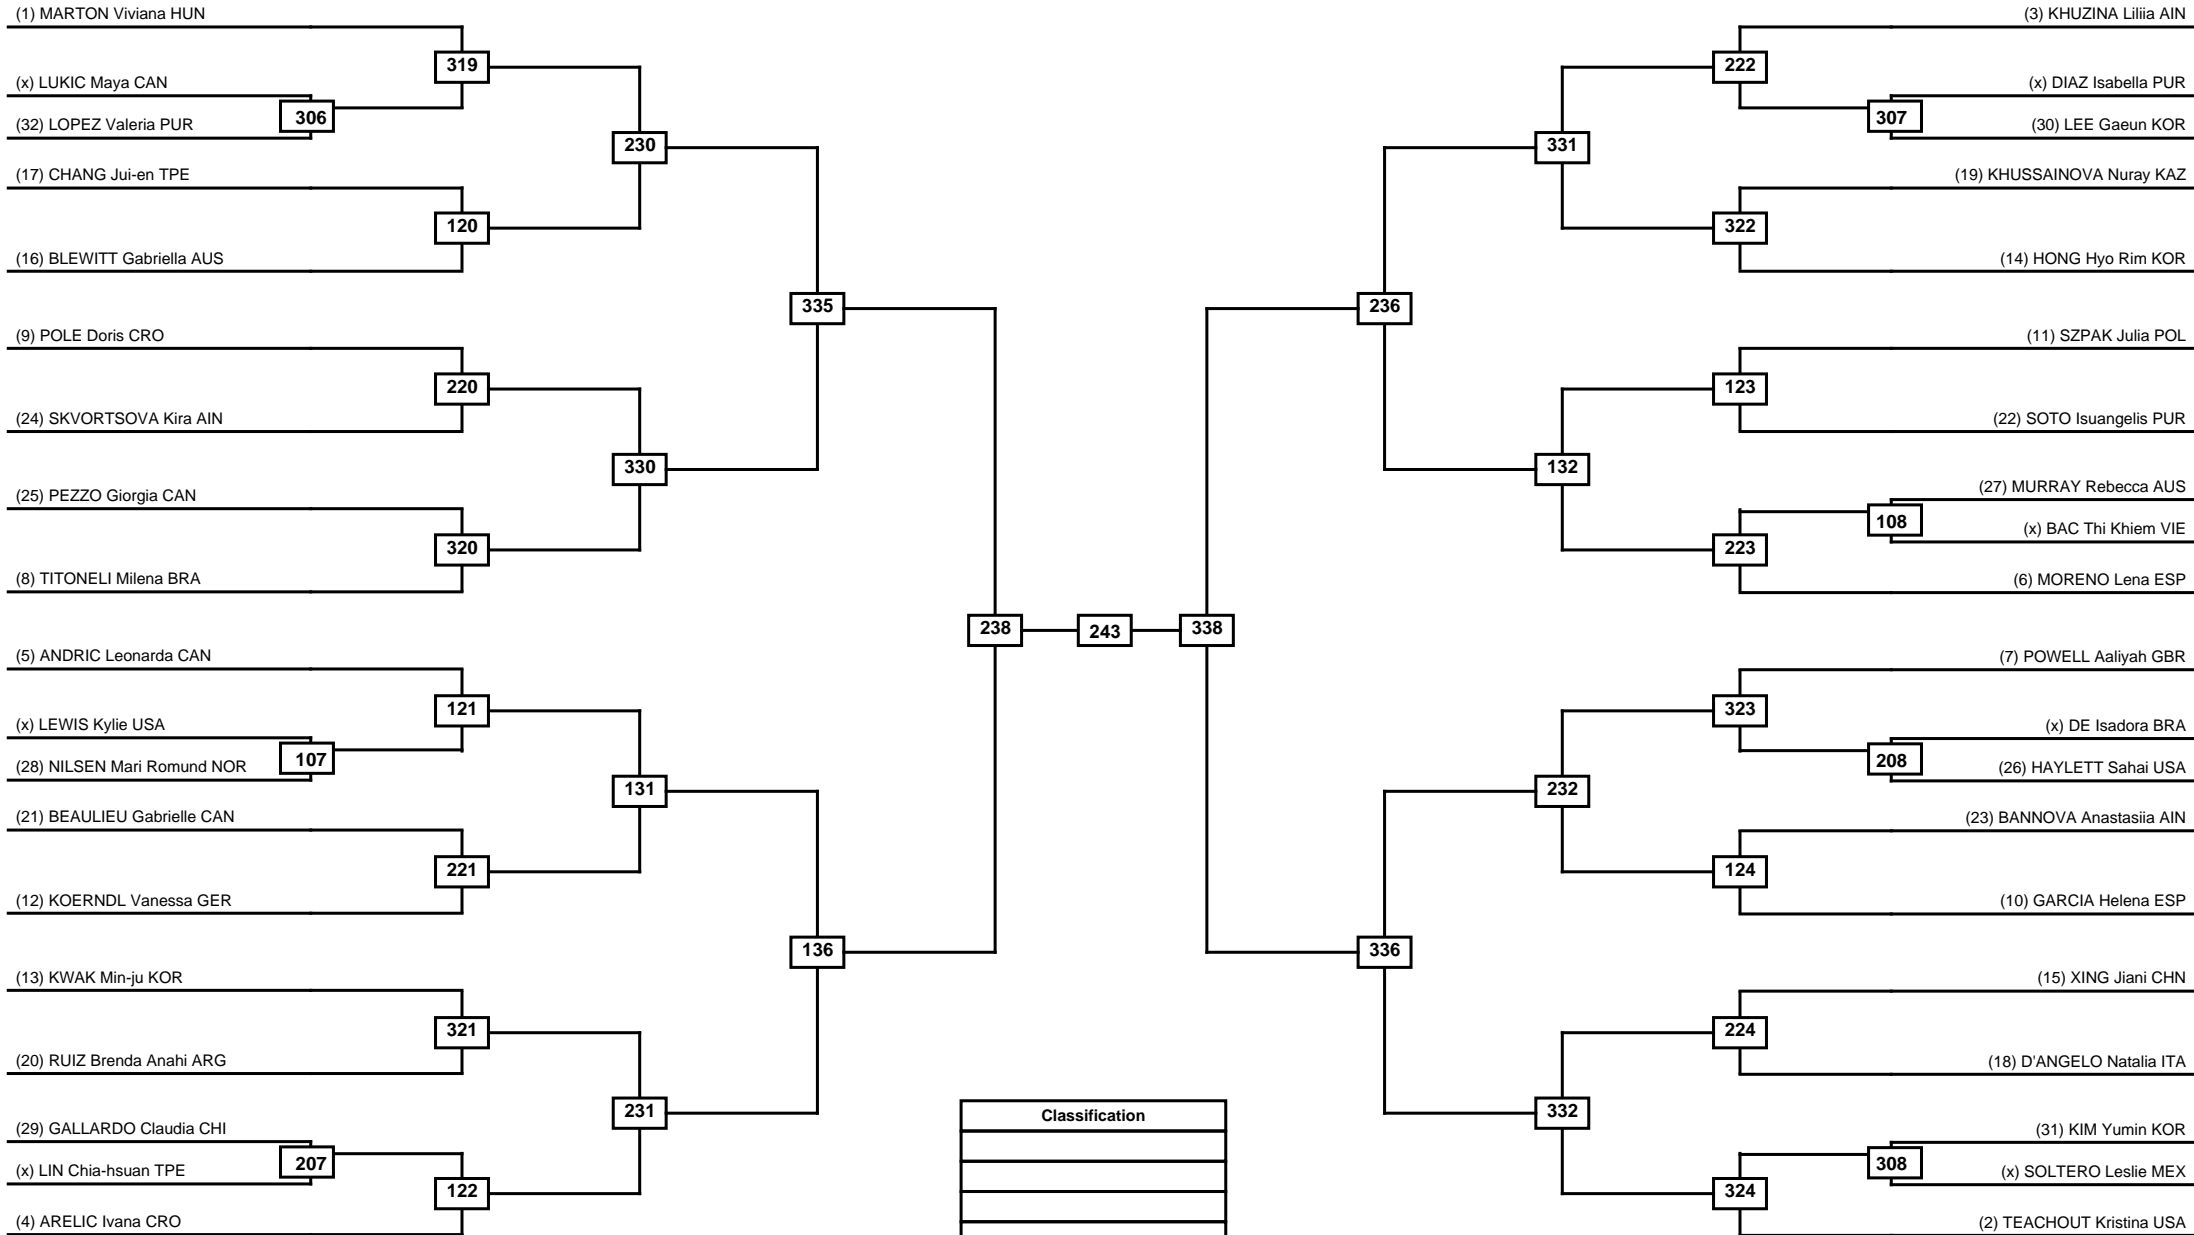

Round of 64 Round of 32 Round of 16 Quarterfinals Semifinals Final Semifinals Quarterfinals Round of 16 Round of 32 Round of 64

LEGEND RSC: Win by Referee stops contest WDR: Win by Withdrawal DQB: Win by Disqualification for Unsportsmanlike behavior
(x)Seed PTF: Win by Final score DSQ: Win by Disqualification R: Round

Bronze Medal

239

Classification

Round of 64 Round of 32 Round of 16 Quarterfinals Semifinals Final Semifinals Quarterfinals Round of 16 Round of 32 Round of 64

LEGEND RSC: Win by Referee stops contest WDR: Win by Withdrawal DQB: Win by Disqualification for Unsportsmanlike behavior
 (x)Seed PTF: Win by Final score DSQ: Win by Disqualification R: Round

Bronze Medal

240

Classification

Round of 64 Round of 32 Round of 16 Quarterfinals Semifinals Final Semifinals Quarterfinals Round of 16 Round of 32 Round of 64

LEGEND RSC: Win by Referee stops contest WDR: Win by Withdrawal DQB: Win by Disqualification for Unsportsmanlike behavior
 (x)Seed PTF: Win by Final score DSQ: Win by Disqualification R: Round