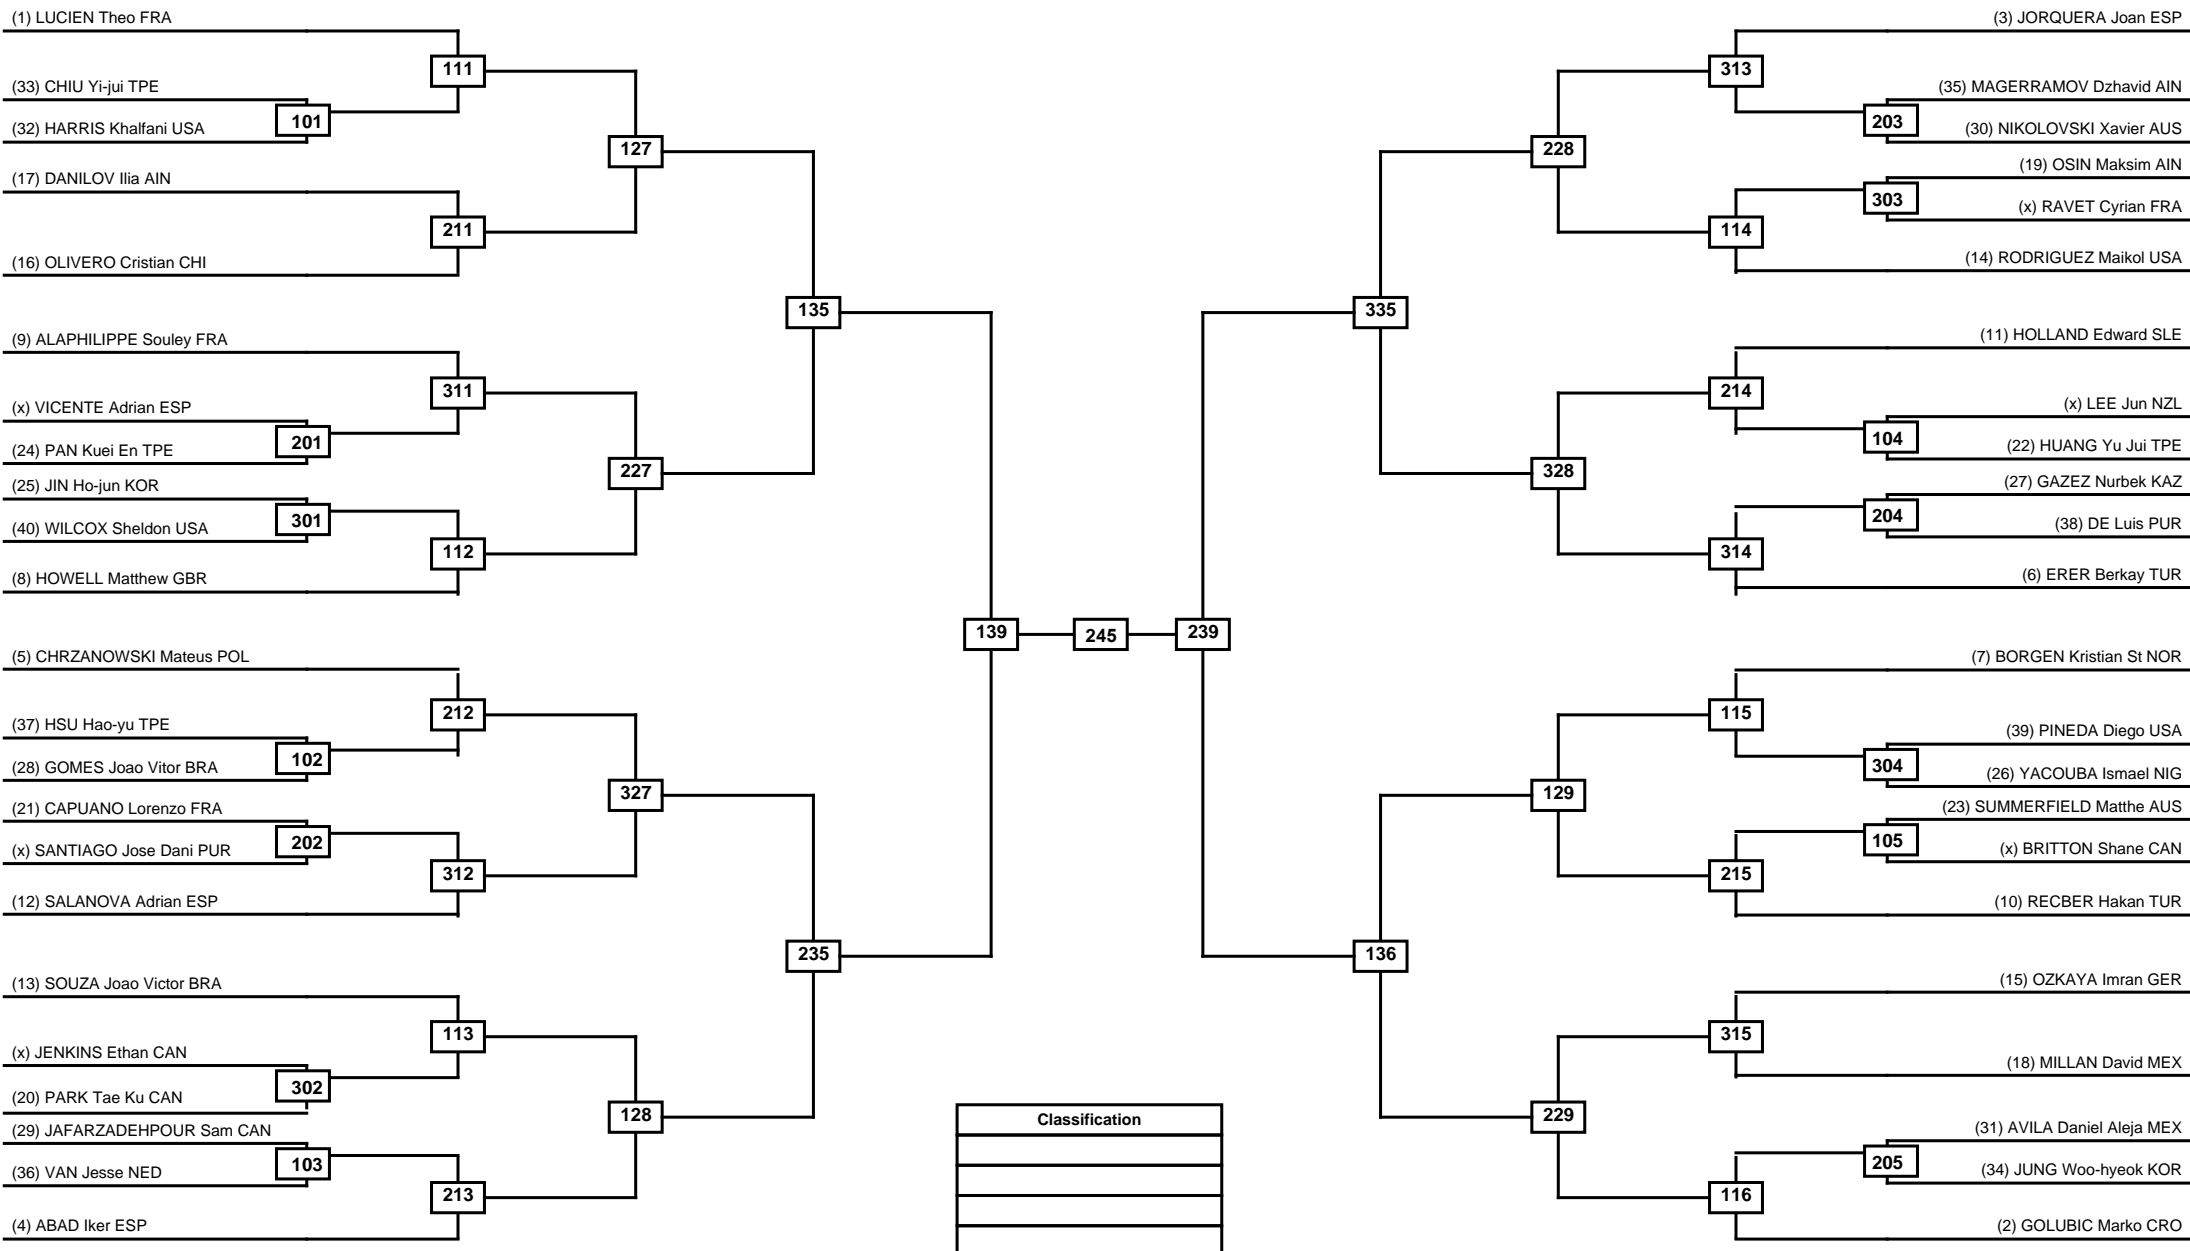

Round of 64   Round of 32   Round of 16   Quarterfinals   Semifinals   Final   Semifinals   Quarterfinals   Round of 16   Round of 32   Round of 64

LEGEND RSC: Win by Referee stops contest   WDR: Win by Withdrawal   DQB: Win by Disqualification for Unsportsmanlike behavior  
 (x)Seed   PTF: Win by Final score   DSQ: Win by Disqualification   R: Round

Bronze Medal

242

Classification

LEGEND RSC: Win by Referee stops contest WDR: Win by Withdrawal DQB: Win by Disqualification for Unsportsmanlike behavior  
(x)Seed PTF: Win by Final score DSQ: Win by Disqualification R: Round