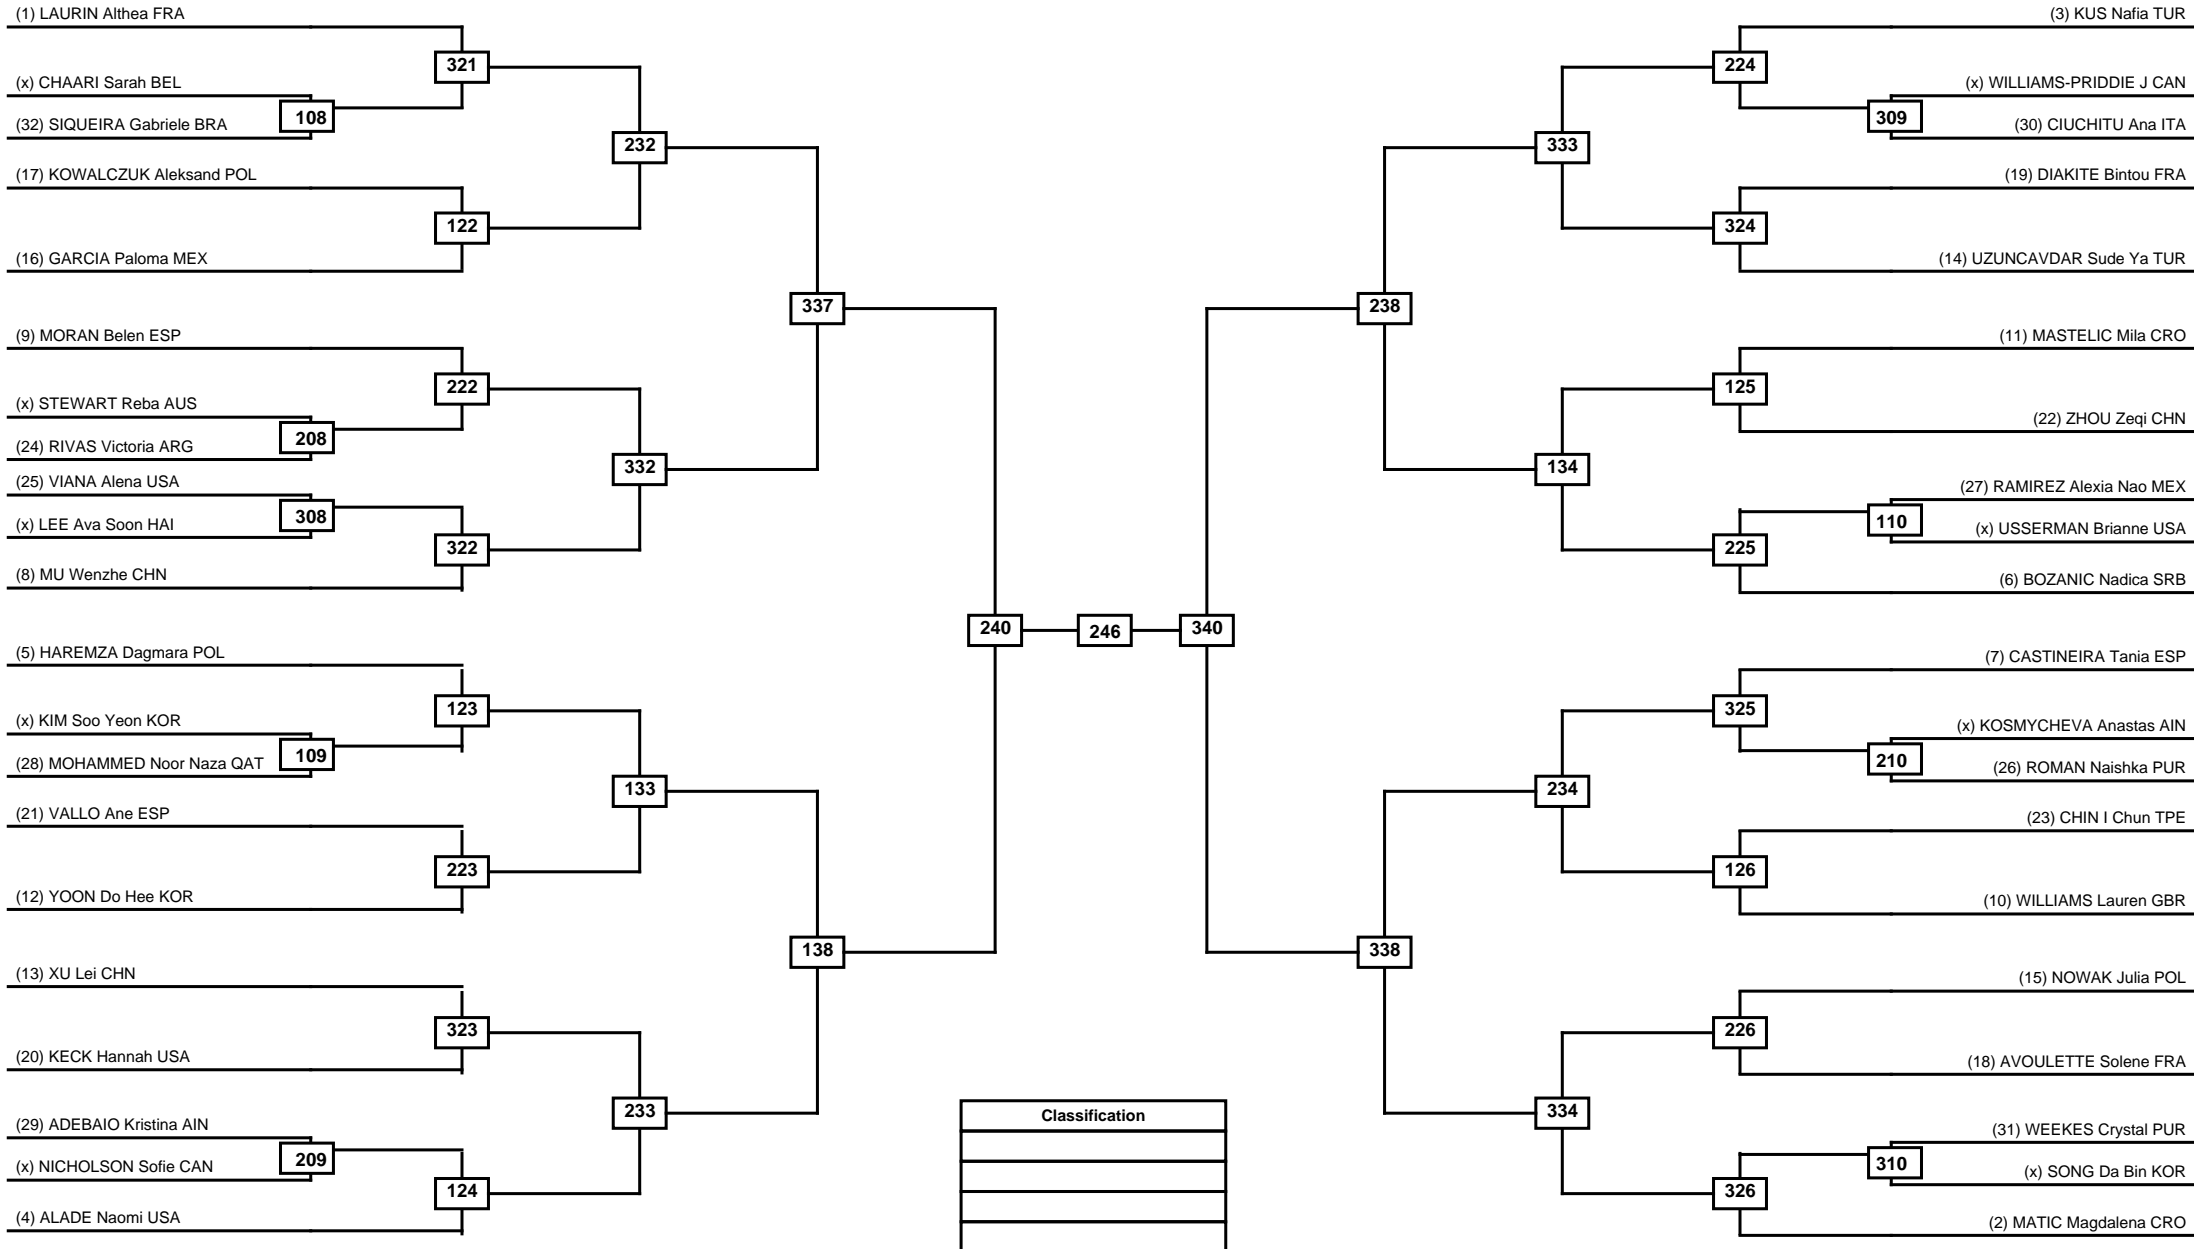

Round of 64   Round of 32   Round of 16   Quarterfinals   Semifinals   Final   Semifinals   Quarterfinals   Round of 16   Round of 32   Round of 64

Classification

LEGEND RSC: Win by Referee stops contest   WDR: Win by Withdrawal   DQB: Win by Disqualification for Unsportsmanlike behavior
(x)Seed   PTF: Win by Final score   DSQ: Win by Disqualification   R: Round