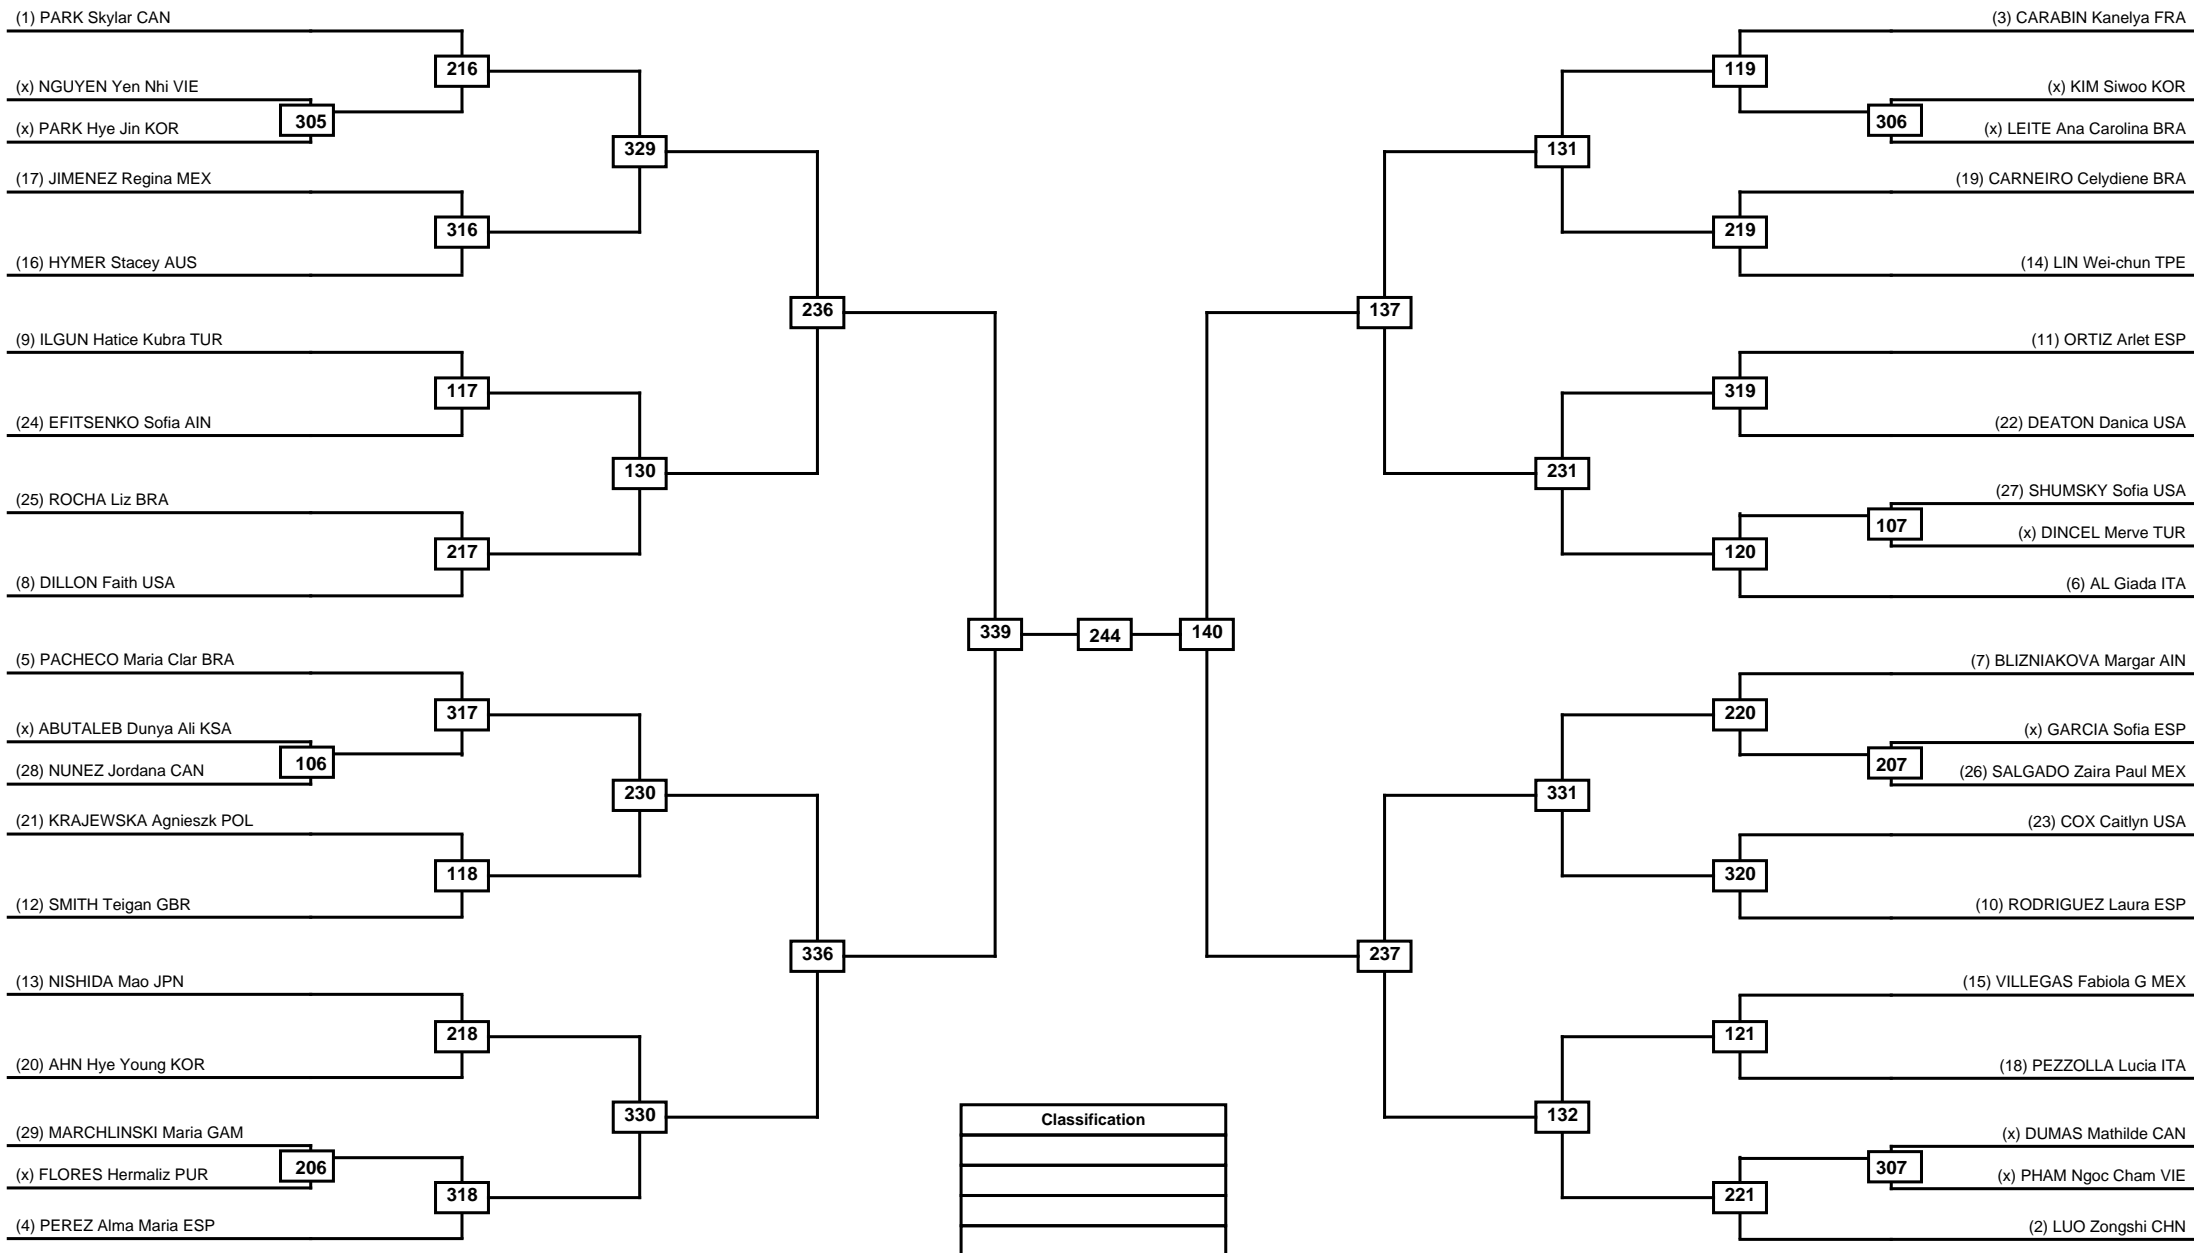

Round of 64   Round of 32   Round of 16   Quarterfinals   Semifinals   Final   Semifinals   Quarterfinals   Round of 16   Round of 32   Round of 64

LEGEND RSC: Win by Referee stops contest   WDR: Win by Withdrawal   DQB: Win by Disqualification for Unsportsmanlike behavior  
 (x)Seed   PTF: Win by Final score   DSQ: Win by Disqualification   R: Round

Bronze Medal

242

Classification

LEGEND RSC: Win by Referee stops contest WDR: Win by Withdrawal DQB: Win by Disqualification for Unsportsmanlike behavior  
(x)Seed PTF: Win by Final score DSQ: Win by Disqualification R: Round